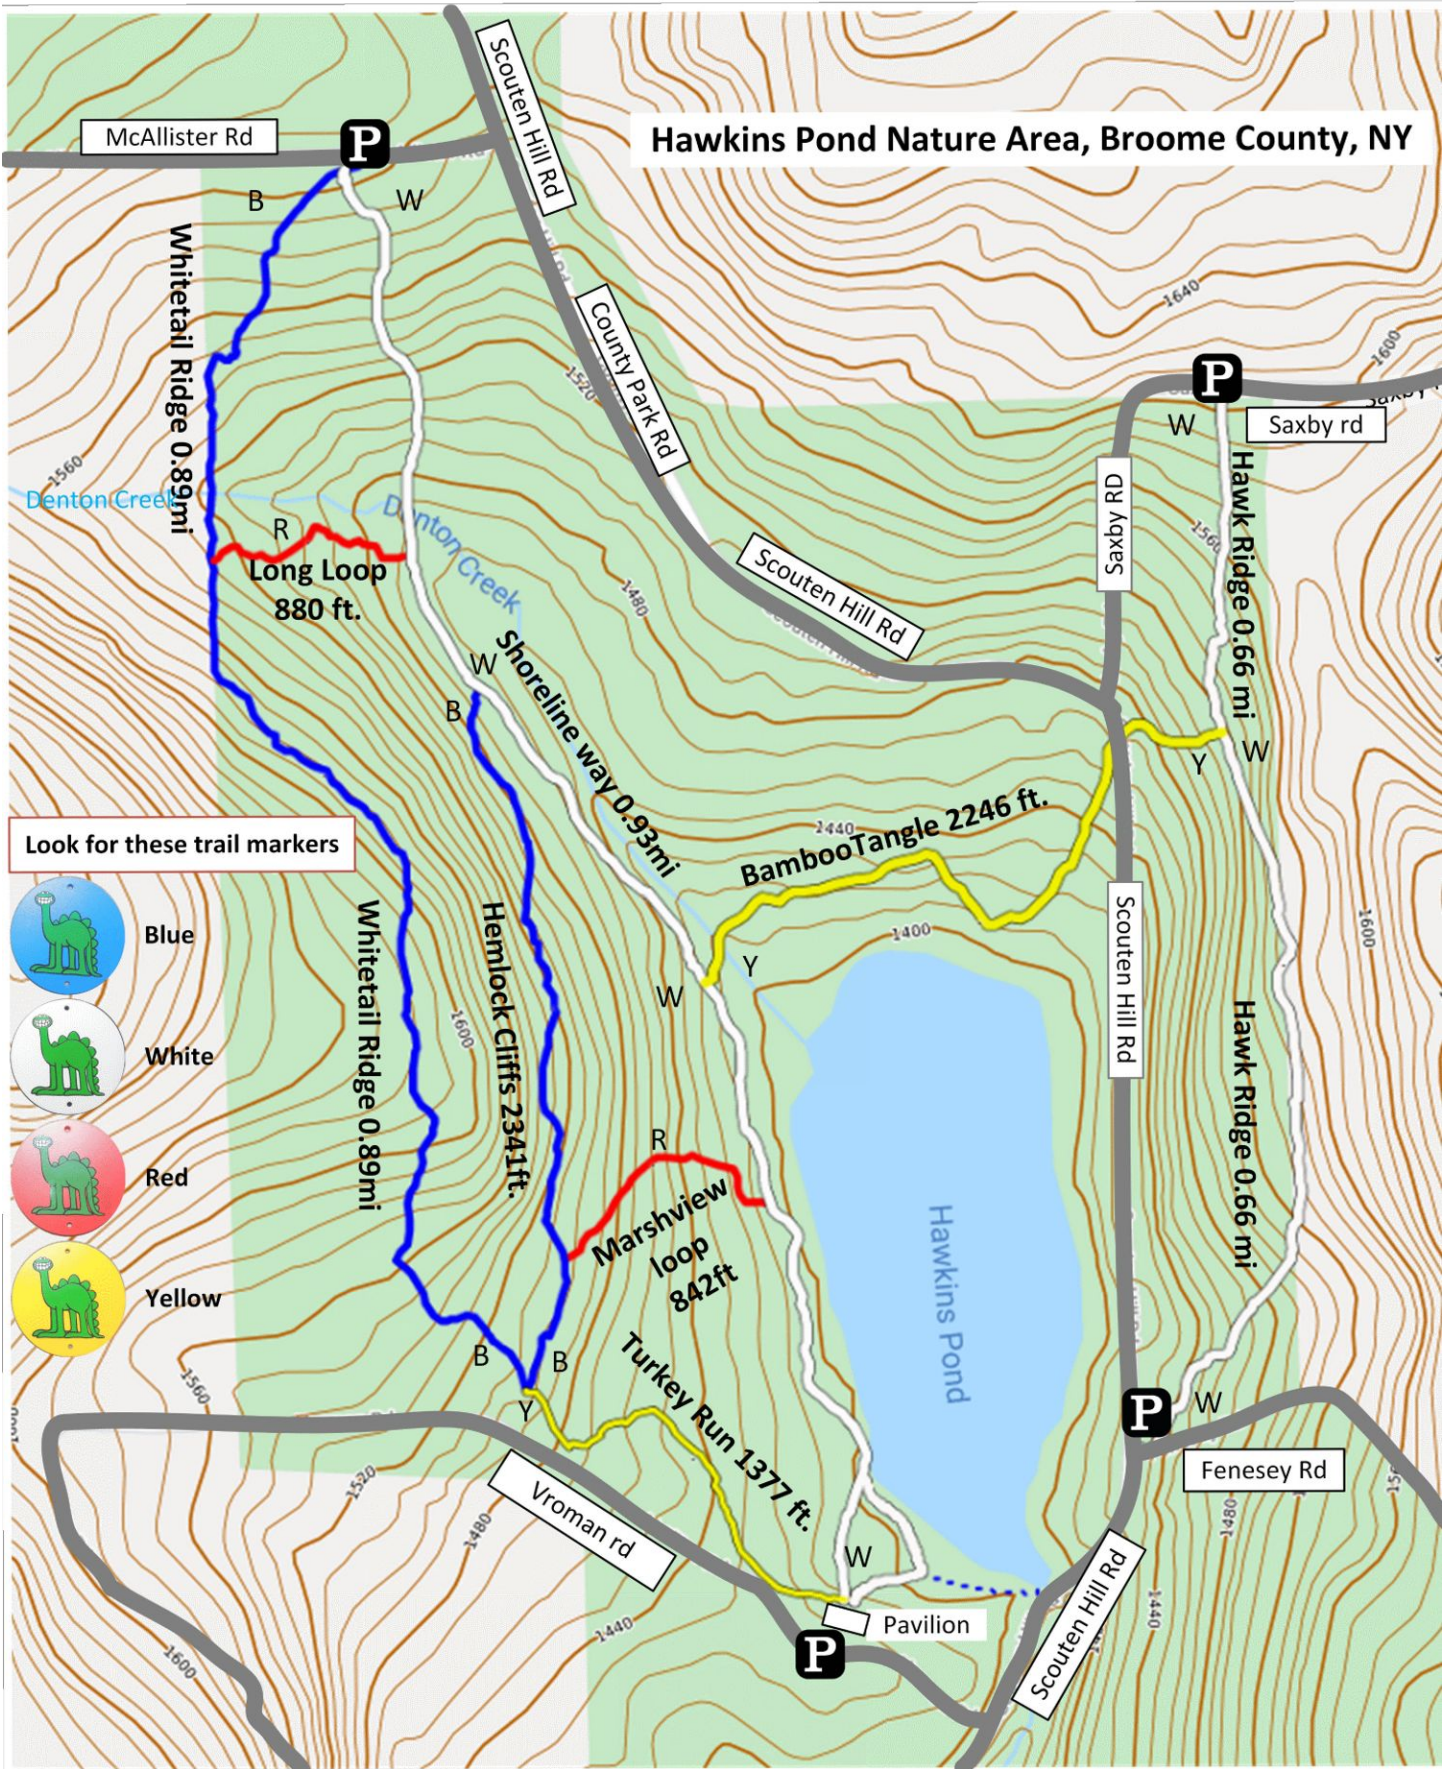

Hawkins Pond Nature Area, Broome County, NY

Look for these trail markers

- Blue
- White
- Red
- Yellow

Mercator Projection
WGS84
USNG Zone 18TVM
 CALTOPO