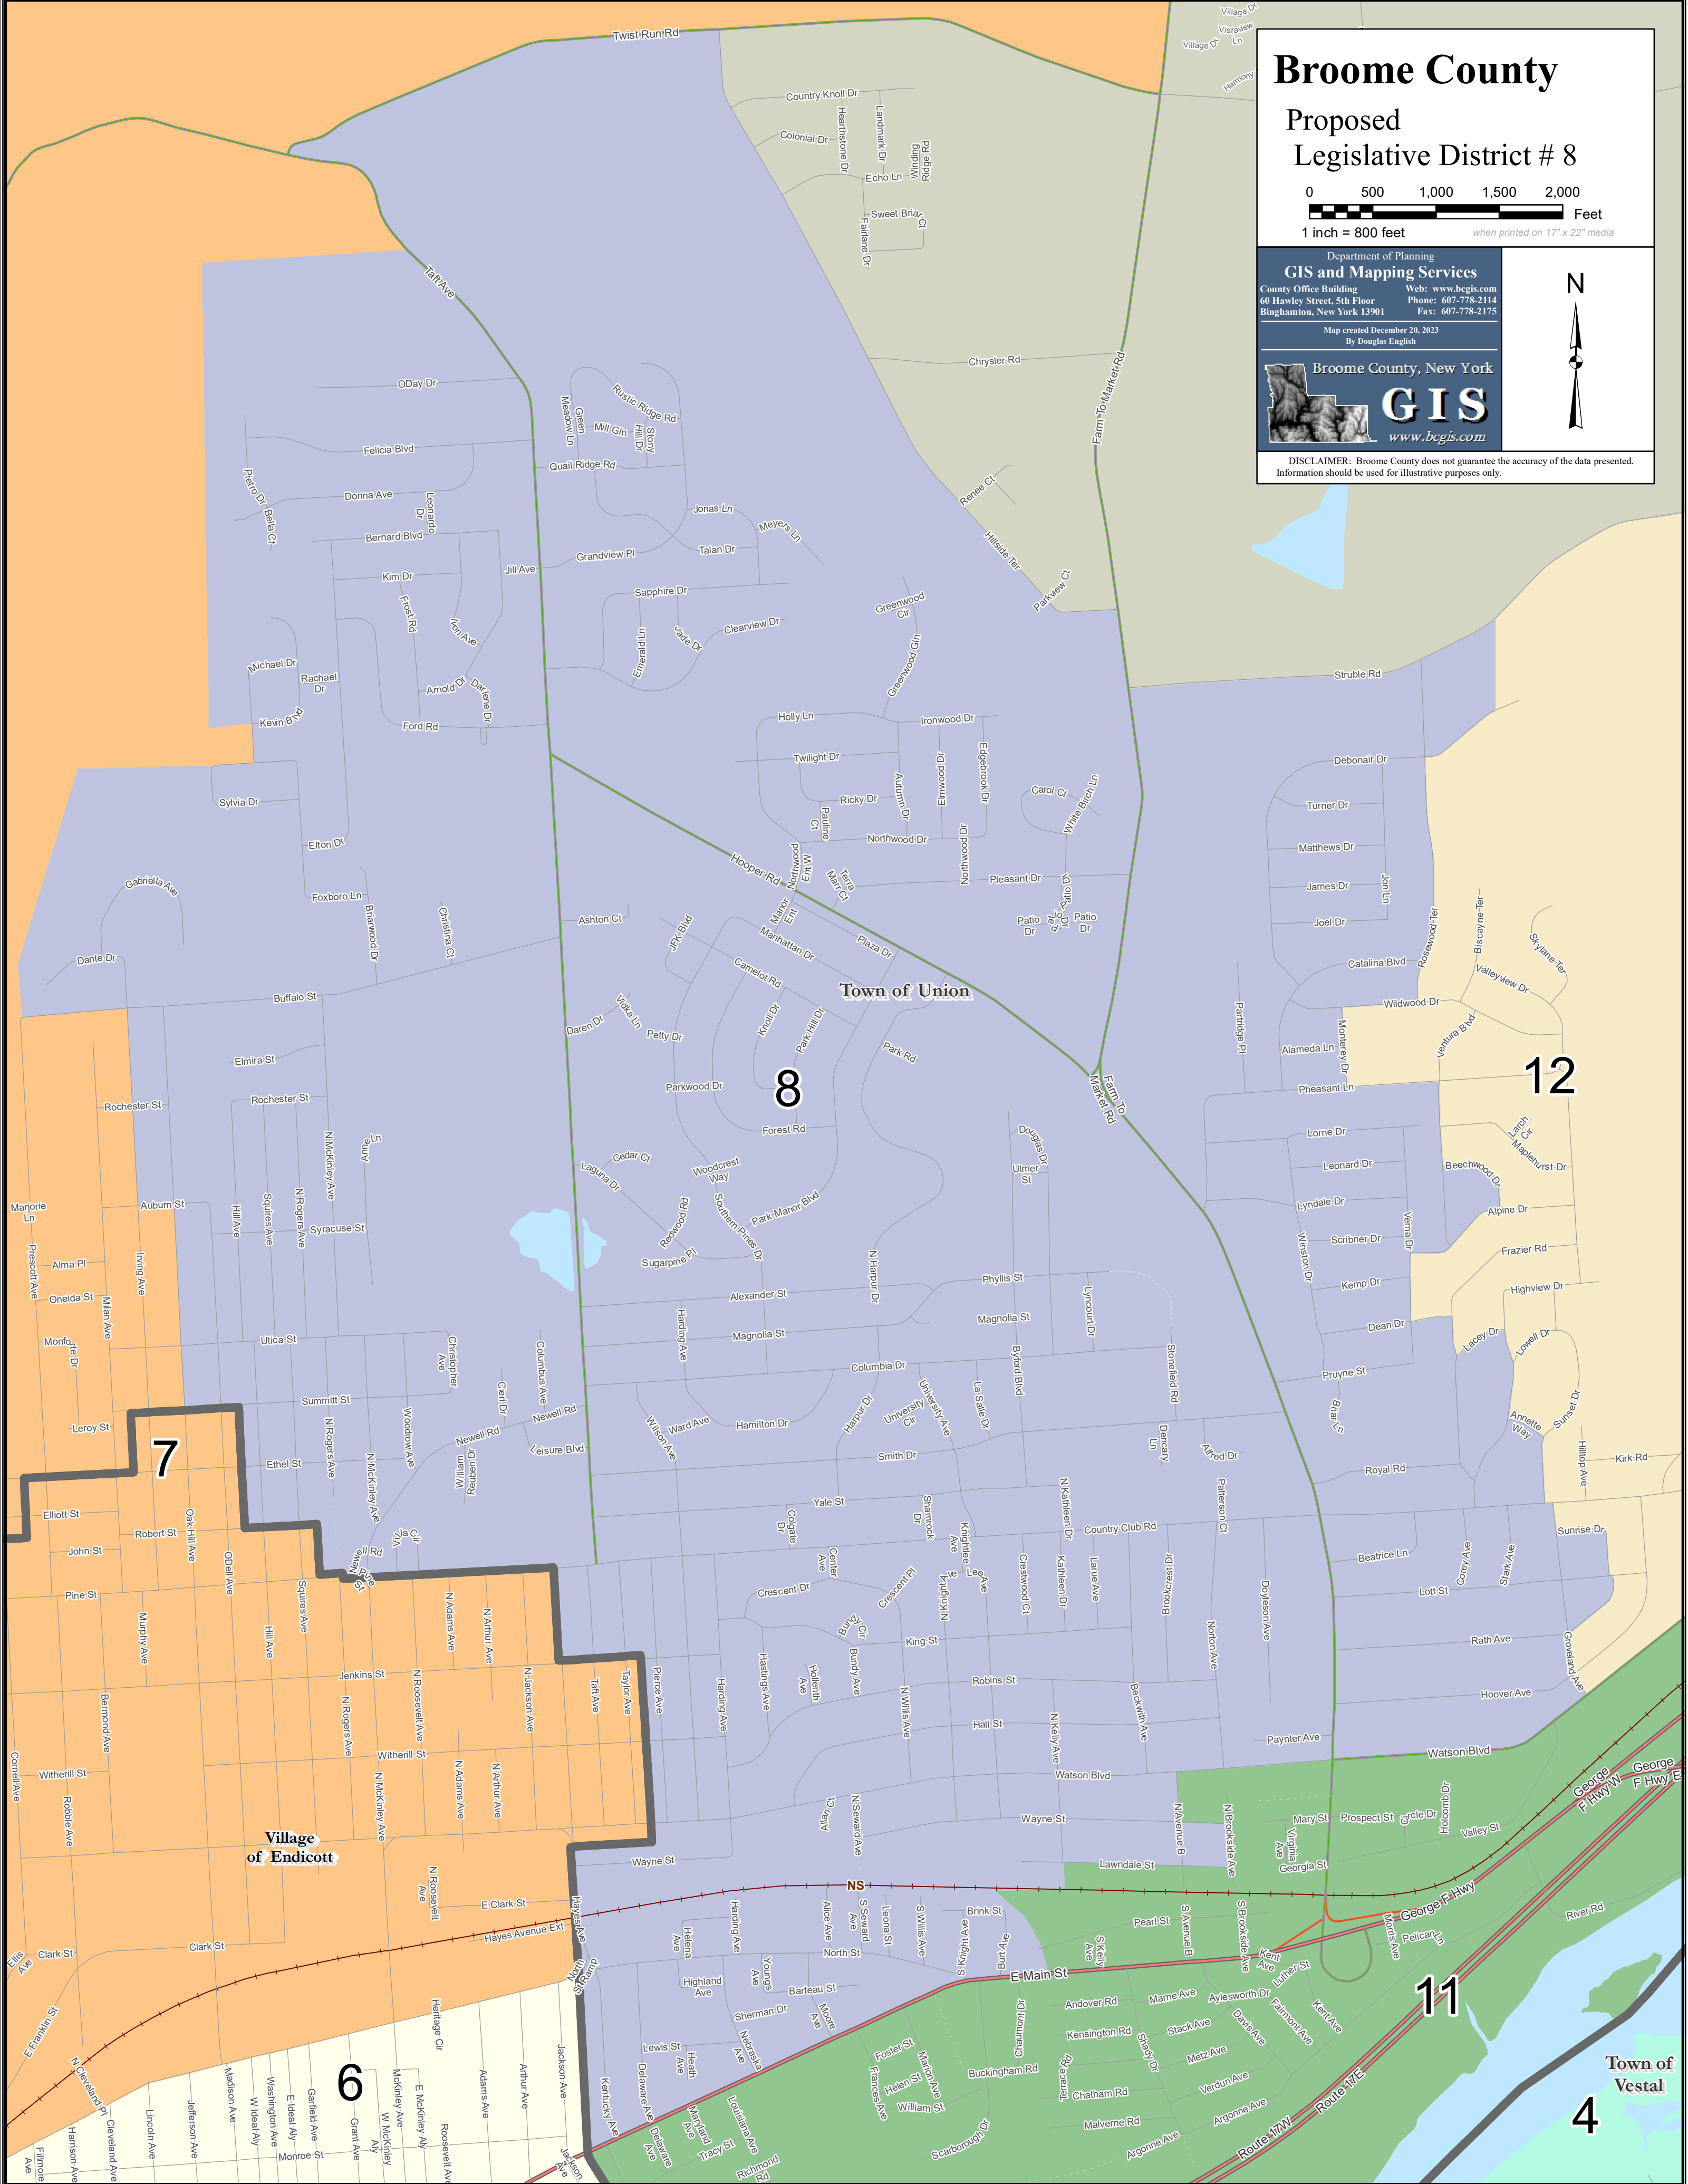

Broome County

Proposed Legislative District # 8

Department of Planning
GIS and Mapping Services
County Office Building
60 Hawley Street, 5th Floor
Binghamton, New York 13901

Web: www.bcgis.com
Phone: 607-778-2114
Fax: 607-778-2175

Map created December 20, 2023
By Douglas English

N

DISCLAIMER: Broome County does not guarantee the accuracy of the data presented. Information should be used for illustrative purposes only.

Town of Union

8

12

7

Village of Endicott

6

11

Town of Vestal

4