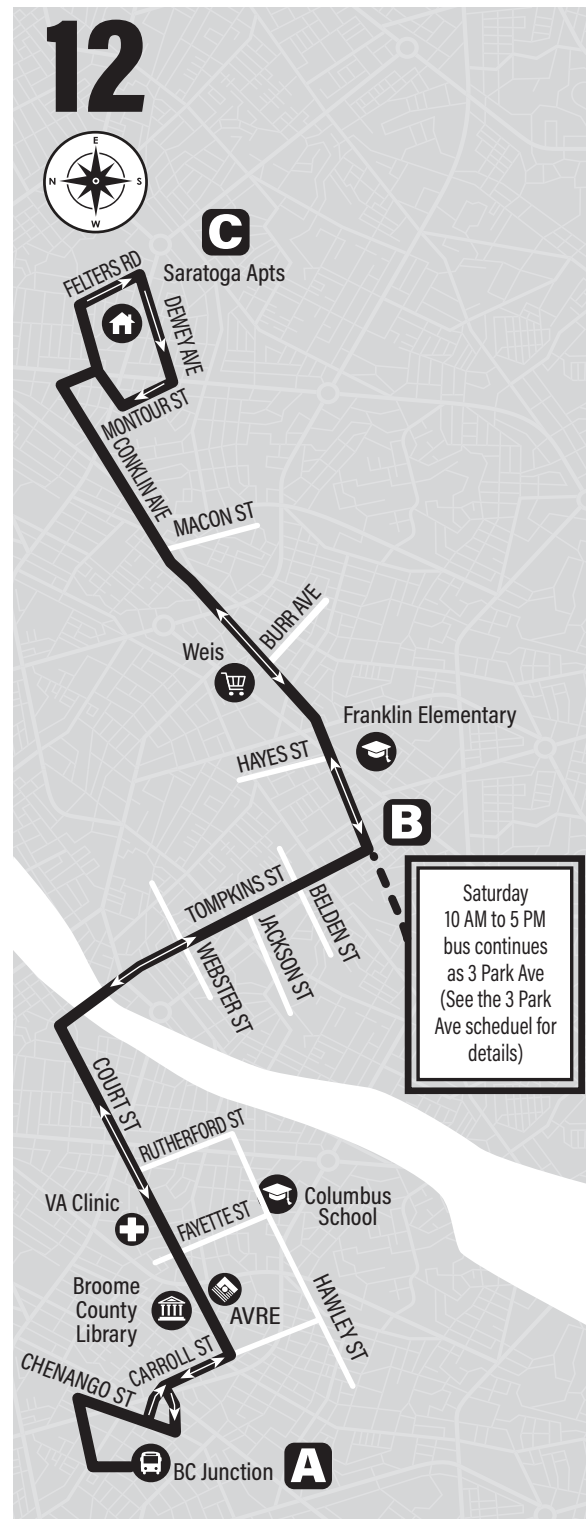

Contact Info:

BC Junction (607)778-1692
BC Transit Administration (607)763-4464

Walk-in Hours:

8 AM - 4 PM for both the BC Junction and Administration

Fares:

Standard Fare	\$2.00
Reduced Fare ¹	\$1.00
1 Day Unlimited Ride Pass	\$5.00
7 Day Unlimited Ride Pass	\$25.00
31 Day Unlimited Ride Pass	\$70.00
31 Day Unlimited Ride Pass Reduced Rate ¹	\$44.00
31 Day Unlimited Ride Pass Student Rate ²	\$44.00
Under Age 5	Free
Transfers (used to complete 1 way trip)	Free

¹ Appropriate proof must be provided prior to payment: yellow OFA card, BC Lift ADA card, BC Transit Person with Disabilities card, Medicare Card, Broome County Veteran's ID.

² Students must show active enrollment in a school located in Broome County other than SUNY Broome or Binghamton University.

Holiday Schedule:

BC Transit is closed, and buses do not run on New Year's, Memorial, Independence, Labor, Thanksgiving, and Christmas days.

12

EFFECTIVE
12/1/2023

CONKLIN AVENUE

Downtown Binghamton
Conklin Ave.
Saratoga Apartments
Broome County Library

(3) - On Saturday, from 10 AM through 5:25 PM, routes 12 and 3 are combined. The bus departs BC Junction from the route 12 bay and then provides service along the 3 Park Ave beginning at Telegraph/Conklin.