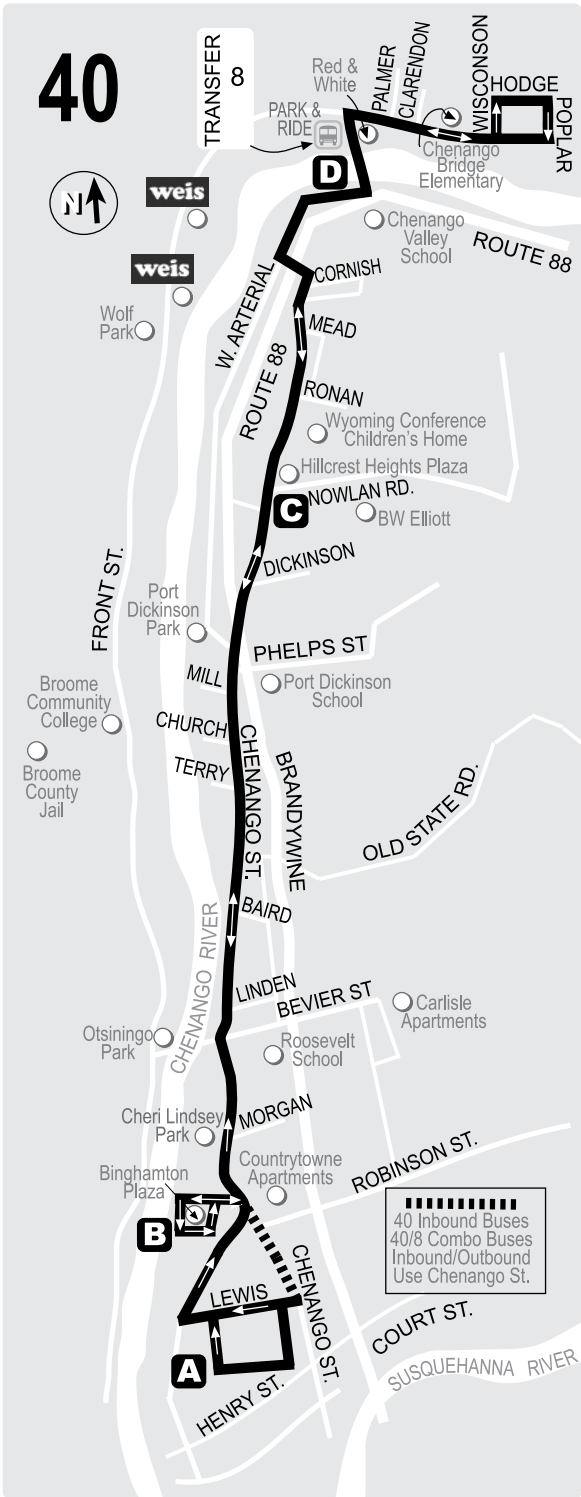

40

40 Inbound Buses
40/8 Combo Buses
Inbound/Outbound
Use Chenango St.

INFORMATION:

B.C. Transit Office..... 763-4464
Mobility Management of South Central NY
(1-855-373-4040)

FARES: Effective 1/1/2013

(Prices Subject To Change)

- Standard Fare..... $ 2.00
- Under age 5 (accompanied by adult)..... FREE
- Senior Citizens age 65 and over¹..... $ 1.00
- Medicare Card Holder¹..... $ 1.00
- Persons with Disabilities¹..... $ 1.00
- Veterans¹..... $ 1.00
- Transfers (valid for one [1] hour after time of issue)..... FREE
- 1 Day Unlimited Ride Pass ..... $ 5.00
- 7 Day Unlimited Ride Pass $25.00
- 22 One-Ride Passes $40.00
- 31 Day Unlimited Ride Pass $70.00
- 31 Day Unlimited Ride Pass for elderly, persons with disabilities, Broome County Veterans².... $44.00

¹ Must show valid OFA, Disabled or BC Lift ID Card, or Broome County Veteran ID card to qualify.
² Must have valid OFA, Disabled or BC Lift ID Card or Broome County Veteran ID card to qualify.
³ Students must show proof of enrollment in a Broome County School/College.

Bus passes, ride cards and schedules may be obtained at the BC Junction, BC Transit Administrative Offices and weis markets. Discounted 12 Ride Pass for only $20.00 at weis markets.

LOSE SOMETHING?..... 763-4464

COMMENTS: Your comments are important to us. You may make your comments on comment cards available at all B.C. Transit offices and all buses. You may also call us at 763-4464, or submit comments online at www.ridebctransit.com.

EFFECTIVE
2/4/2019

40