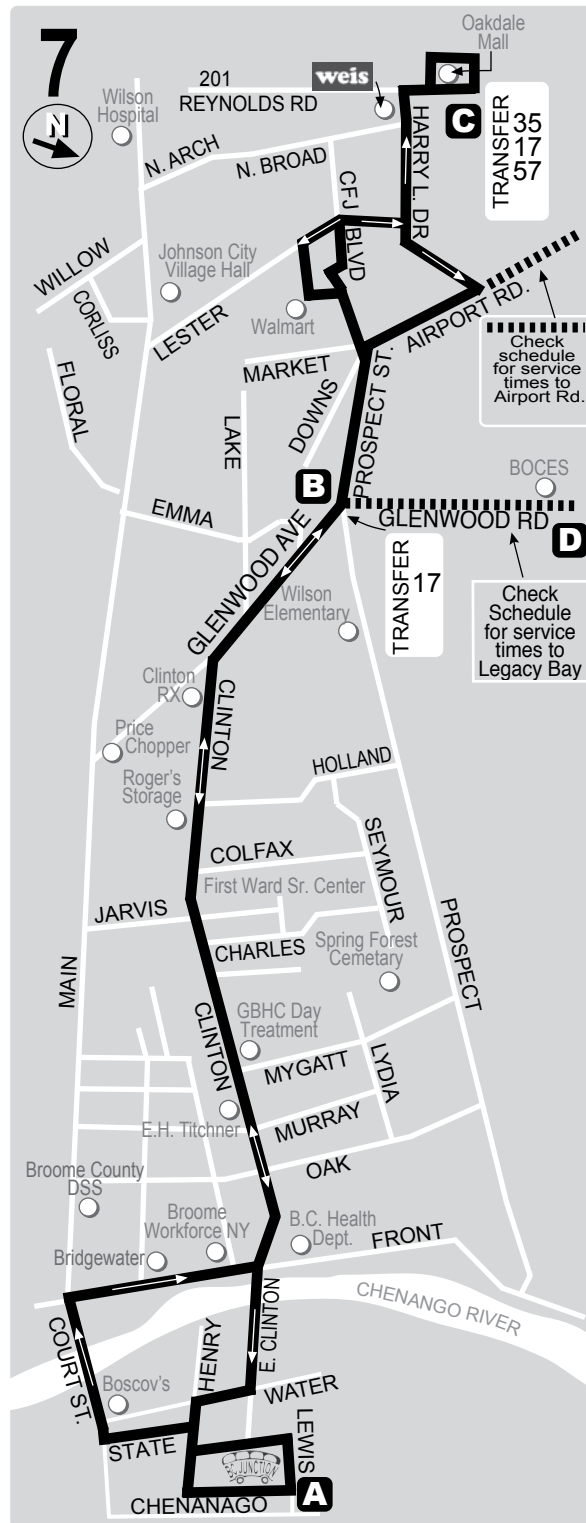

INFORMATION:

B.C. Transit Office..... 763-4464
Mobility Management of South Central NY
(1-855-373-4040)

FARES: Effective 1/1/2013

(Prices Subject To Change)

- Standard Fare..... $ 2.00
- Under age 5 (accompanied by adult)..... FREE
- Senior Citizens age 65 and over¹..... $ 1.00
- Medicare Card Holder¹..... $ 1.00
- Persons with Disabilities¹..... $ 1.00
- Veterans¹..... $ 1.00
- Transfers (valid for one [1] hour after time of issue)..... FREE
- 1 Day Unlimited Ride Pass ..... $ 5.00
- 7 Day Unlimited Ride Pass $25.00
- 22 One-Ride Passes $40.00
- 31 Day Unlimited Ride Pass $70.00
- 31 Day Unlimited Ride Pass for elderly, persons with disabilities, Broome County Veterans².... $44.00

¹ Must show valid OFA, Disabled or BC Lift ID Card, or Broome County Veteran ID card to qualify.

² Must have valid OFA, Disabled or BC Lift ID Card or Broome County Veteran ID card to qualify.

³ Students must show proof of enrollment in a Broome County School/College.

Bus passes, ride cards and schedules may be obtained at the BC Junction, BC Transit Administrative Offices and weis markets. Discounted 12 Ride Pass for only $20.00 at weis markets.

LOSE SOMETHING?..... 763-4464

COMMENTS: Your comments are important to us. You may make your comments on comment cards available at all B.C. Transit offices and all buses. You may also call us at 763-4464, or submit comments online at www.ridebctransit.com.

7
CLINTON ST

EFFECTIVE
2/4/2019

- Workforce NY
- GBHC Day Treatment
- First Ward Senior Center
- Airport Corporate Center
- JC Walmart
- Oakdale Mall
- BOCES
- Legacy Bay
- Oakdale Mall
- Glenwod Road