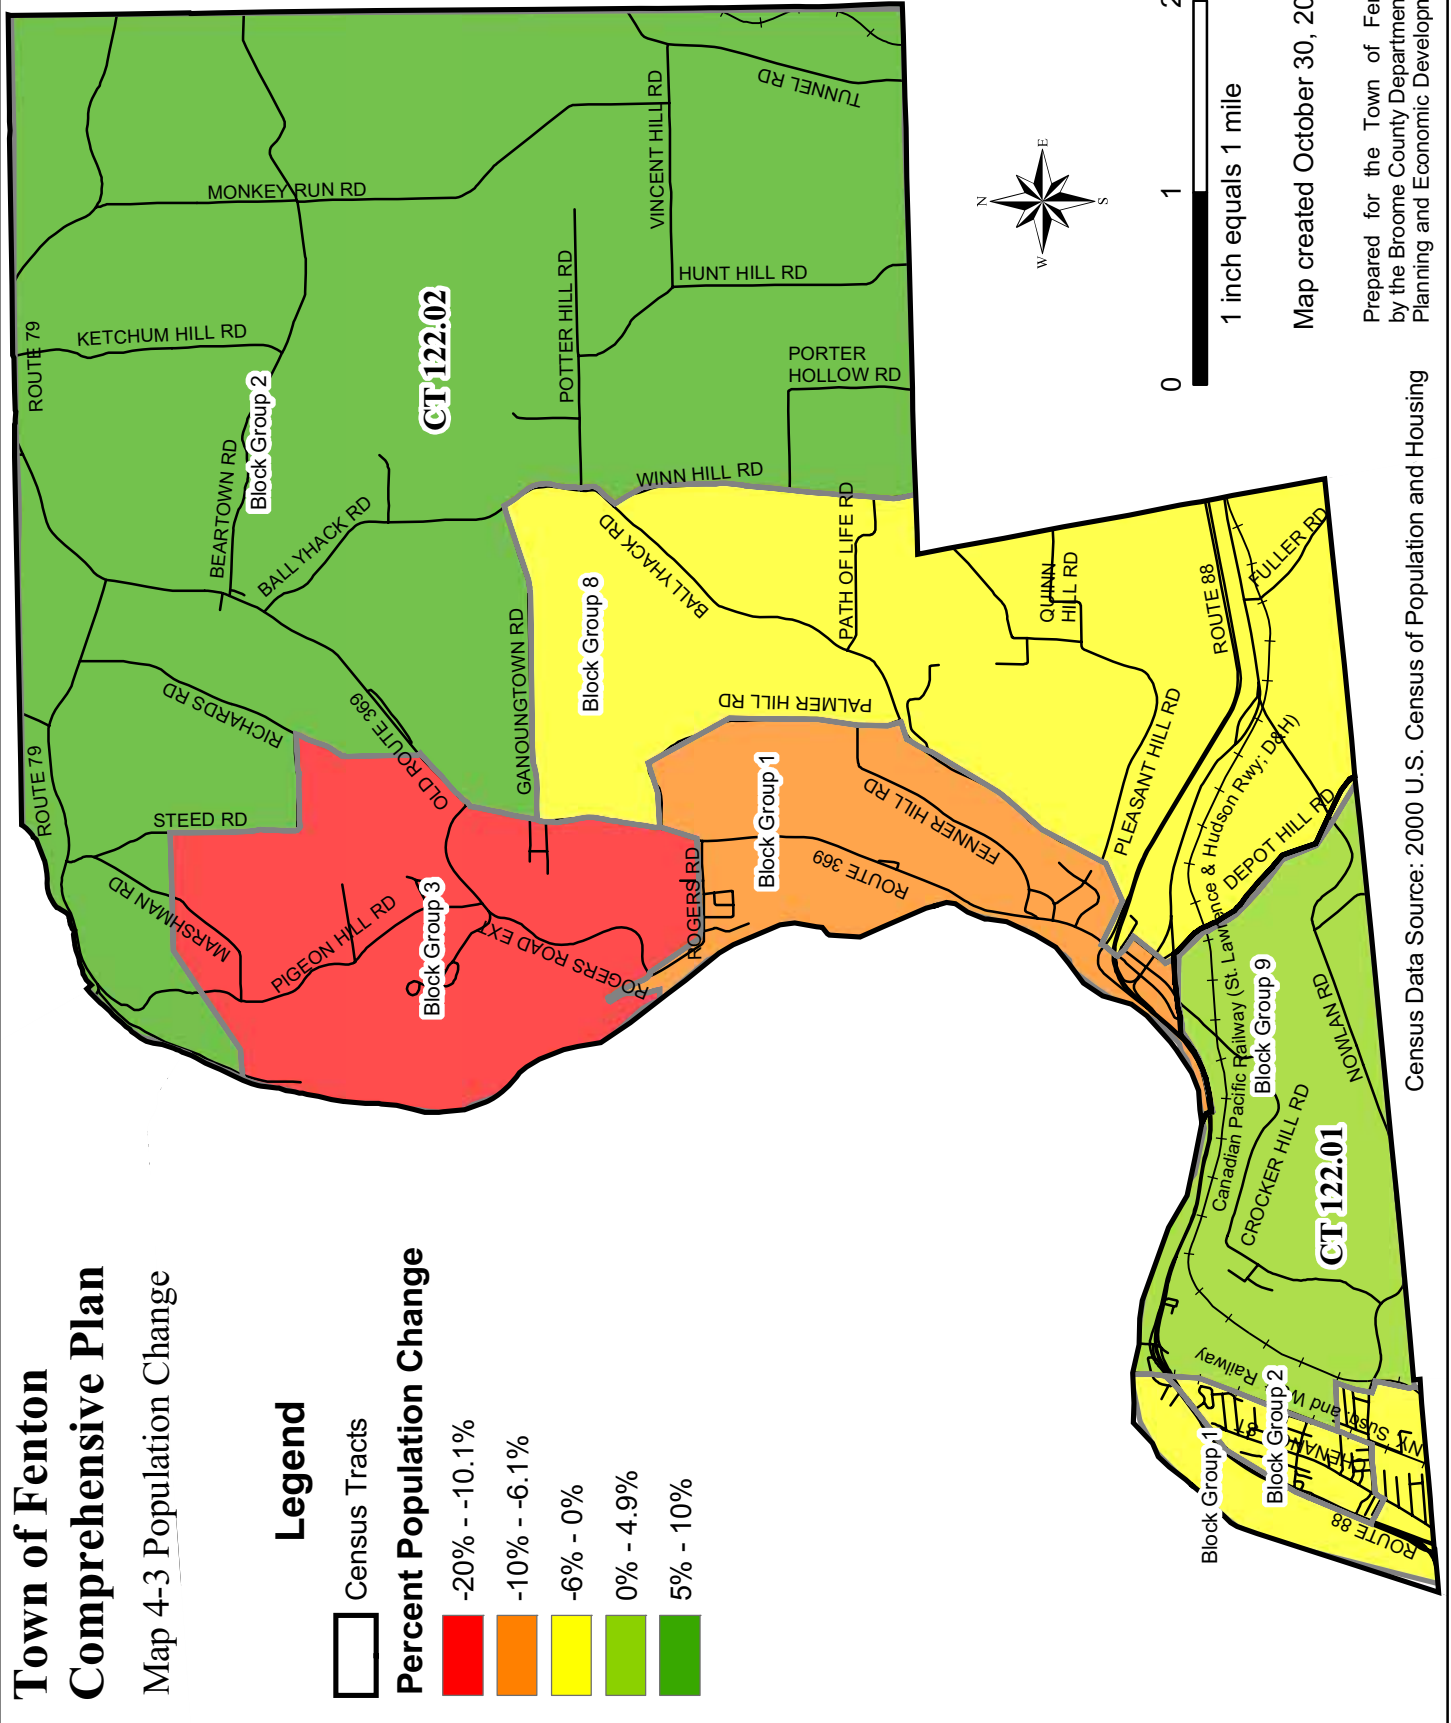

Town of Fenton Comprehensive Plan

Map 4-3 Population Change

Legend

-  Census Tracts
- Percent Population Change**
-  -20% - -10.1%
-  -10% - -6.1%
-  -6% - 0%
-  0% - 4.9%
-  5% - 10%

Map created October 30, 2006
Prepared for the Town of Fenton
by the Broome County Department of
Planning and Economic Development

Census Data Source: 2000 U.S. Census of Population and Housing