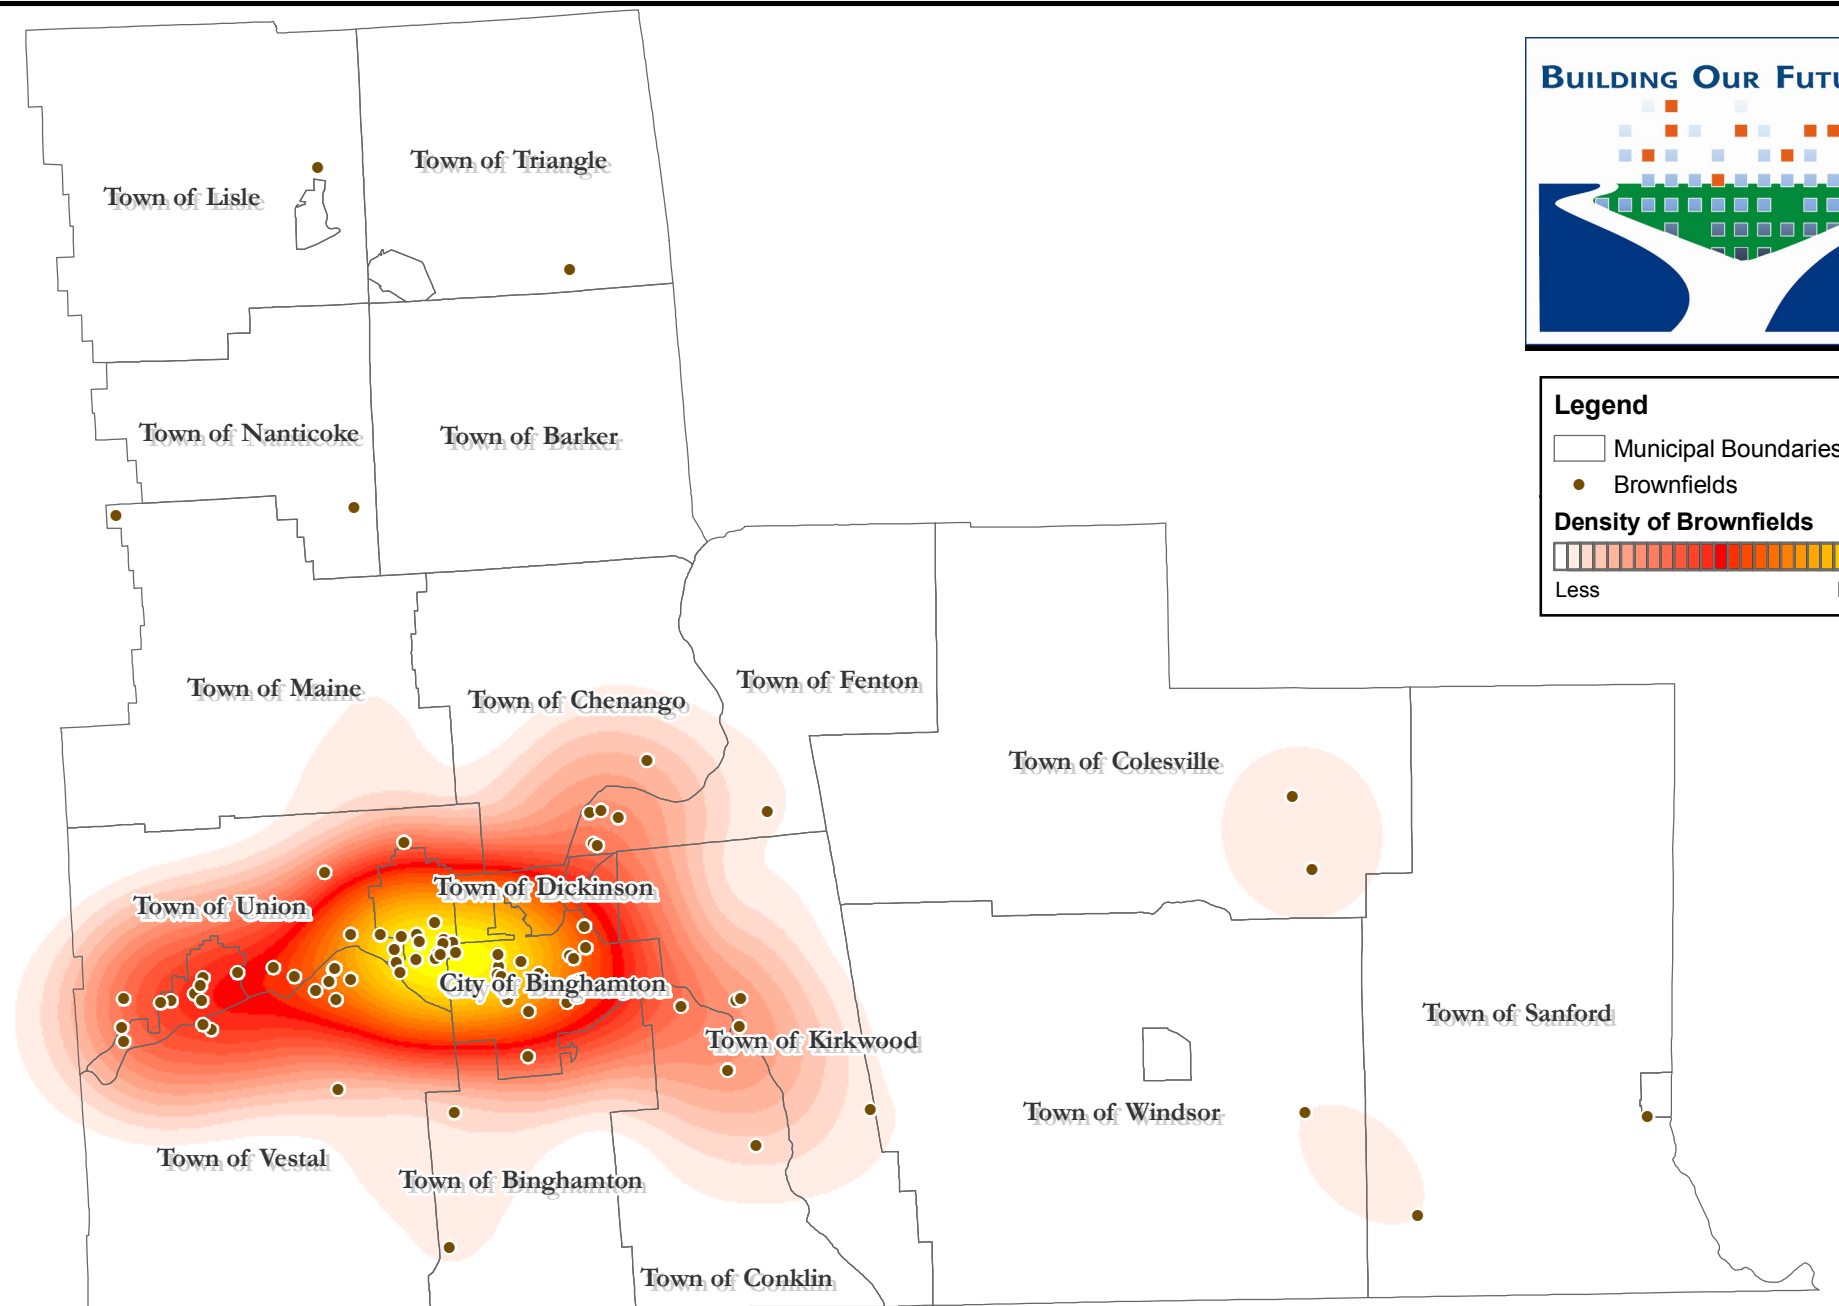

Legend

- Municipal Boundaries
- Brownfields

Density of Brownfields

Less More

Broome County Comprehensive Plan – Building Our Future

Brownfields

Broome County, New York

GIS

Map created November 20, 2012
 By Joseph Gaynor

WARNING: This map constitutes the creation of a new public record per NYS FOIL. Therefore it, and any associated digital data, are subject to release per the Broome County GIS Mapping and Data Fee Schedule. This release can occur without the prior notification or consent of the original map requestor.