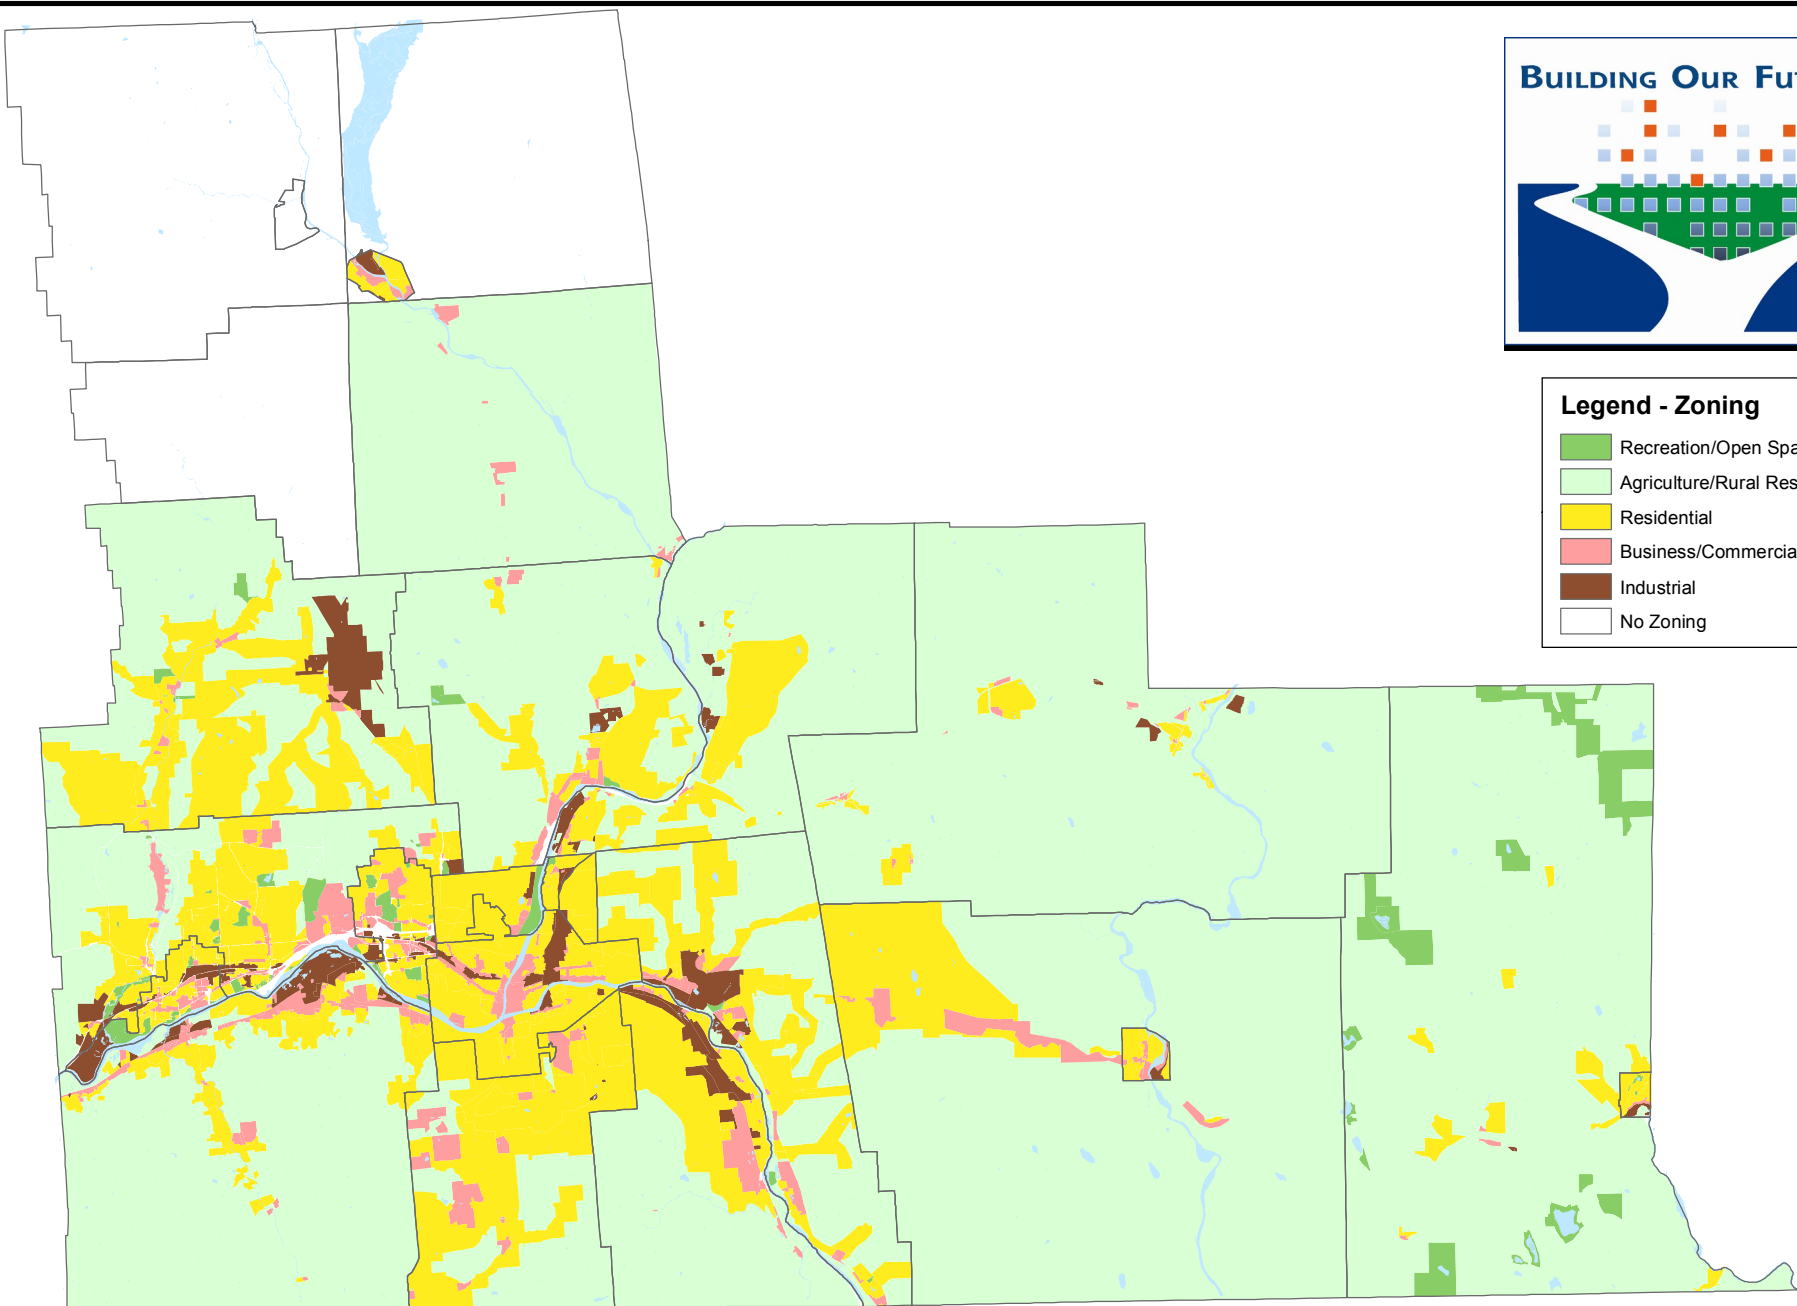

Legend - Zoning

- Recreation/Open Space
- Agriculture/Rural Residential
- Residential
- Business/Commercial
- Industrial
- No Zoning

Broome County Comprehensive Plan – Building Our Future

Countywide Zoning

Broome County, New York

GIS
www.bcgis.com

DISCLAIMER: Broome County does not guarantee the accuracy of the data presented. Information should be used for illustrative purposes only.

Department of Planning
GIS and Mapping Services