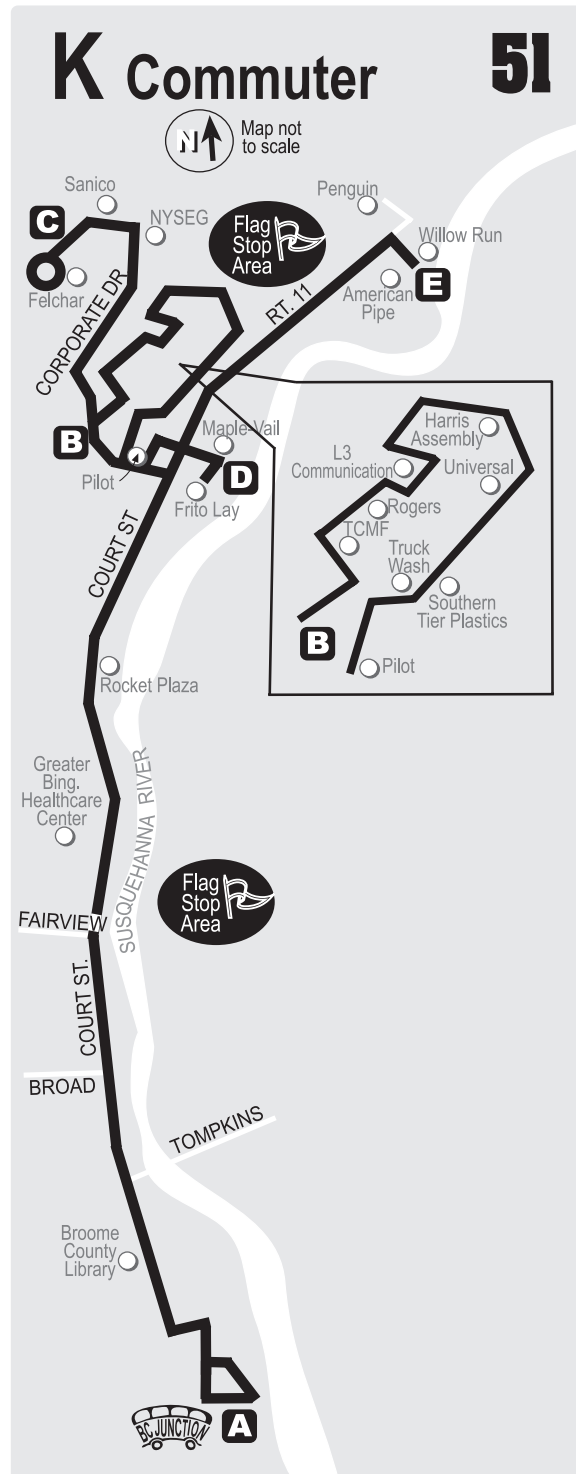

51 K Commuter

MONDAY - FRIDAY

OUTBOUND

	BC JUNCTION A	INDUSTRIAL PARK B	FELCHAR C	FRITO LAY D	WILLOW RUN E
	6:30	R	R	R	R
PM	2:30	R	R	R	3:00

INBOUND

	WILLOW RUN E	FRITO LAY D	INDUSTRIAL PARK B	FELCHAR C	BC JUNCTION A
	7:00	7:05	7:10	7:15	R
PM	3:25	3:30	3:50	3:40	4:00

R - Service on request

EFFECTIVE
2/3/2020

51 K COMMUTER

KIRKWOOD

53

CORPORATE PARK
CONKLIN

Broome County
Department of Public Transportation
413 Old Mill Road, Vestal, NY 13850

Schedule Information 607-778-1692
www.ridebctransit.com

53 Corporate Park

MONDAY - FRIDAY

OUTBOUND

BC JUNCTION A	CONKLIN & TOMPKINS B	CORPORATE PARK C
6:30	6:35	6:55
7:50	8:05	8:15
8:50	8:55	9:15
3:10 (12)	3:15	3:35
4:30	4:35	4:55

INBOUND

CORPORATE PARK C	CONKLIN & TOMPKINS B	BC JUNCTION A
7:00	7:20	7:25 BHS
8:15	8:30	8:50
9:15	9:30	9:45
3:35	3:50	4:10
4:55	5:10	5:30

(12) - Bus leaves as #12 Conklin

By request only, bus will serve Truck Stop on Colesville Road.

Inbound Bus departs from intersection of Corporate Drive and Conklin Road (near Dick's Sporting Goods)