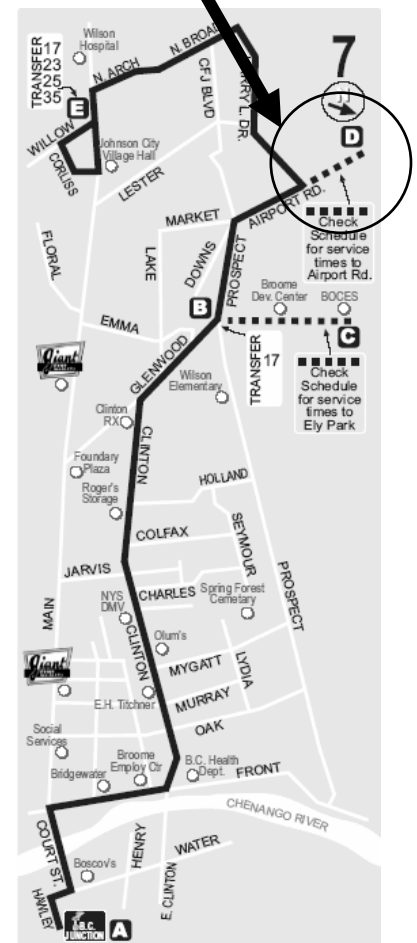

We Go Where You Go!

ROUTE CHANGE ANNOUNCEMENT

7 Clinton St

STARTING APRIL 10, 2006
THE **7 CLINTON ST** WILL
OFFER MORE SERVICE TO THE
AIRPORT RD LOOP!

MONDAY-FRIDAY			
OUTBOUND			
B.C Junction A	Prospect & Glenwood B	Airport Road D	Main & Willow E
6:20AM	6:30AM *	6:35AM	6:41AM
6:50AM	7:00AM *	7:05AM	7:11AM
7:20AM	7:30AM *	7:35AM	7:41AM
2:20PM	2:31PM	2:36PM	2:43PM
3:50PM	4:01PM	4:06PM	4:13PM
4:20PM	4:31PM *	4:36PM	4:43PM
* Connect with outbound 17 to ELY PARK			
MONDAY-FRIDAY			
INBOUND			
Main & Willow E	Airport Road D	Prospect & Glenwood B	B.C Junction A
7:15AM	7:21AM	7:32AM	7:45AM
7:48AM	7:54AM	8:02AM	8:15AM
3:15PM	3:21PM	3:31PM	3:45PM
3:48PM	3:54PM	4:01PM	4:15PM
5:18PM	5:23PM	5:31PM	5:45PM
---	6:25 PM	6:30PM	6:55PM

New Service Time!