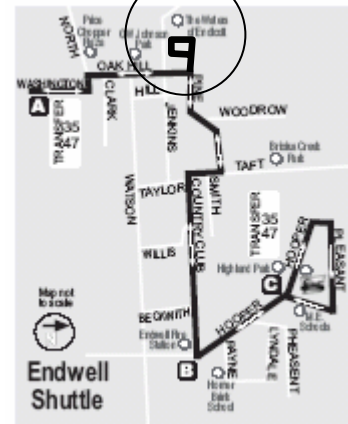

ROUTE CHANGE ANNOUNCEMENT

Endwell Shuttle

STARTING MAY 22, 2006 THE **ENDWELL SHUTTLE** WILL GO TO THE CORNER OF CORNELL AND JENKINS (NEAR THE WATERS OF ENDICOTT) ON REQUEST ONLY. IF YOU ARE ON THE BUS, PLEASE TELL THE DRIVER. IF YOU NEED TO CATCH THE BUS, PLEASE DIAL 763-4464

Service is by request only

*** PLEASE NOTE**

Transfer to and from the Endwell Shuttle via routes:

- 35
- 47