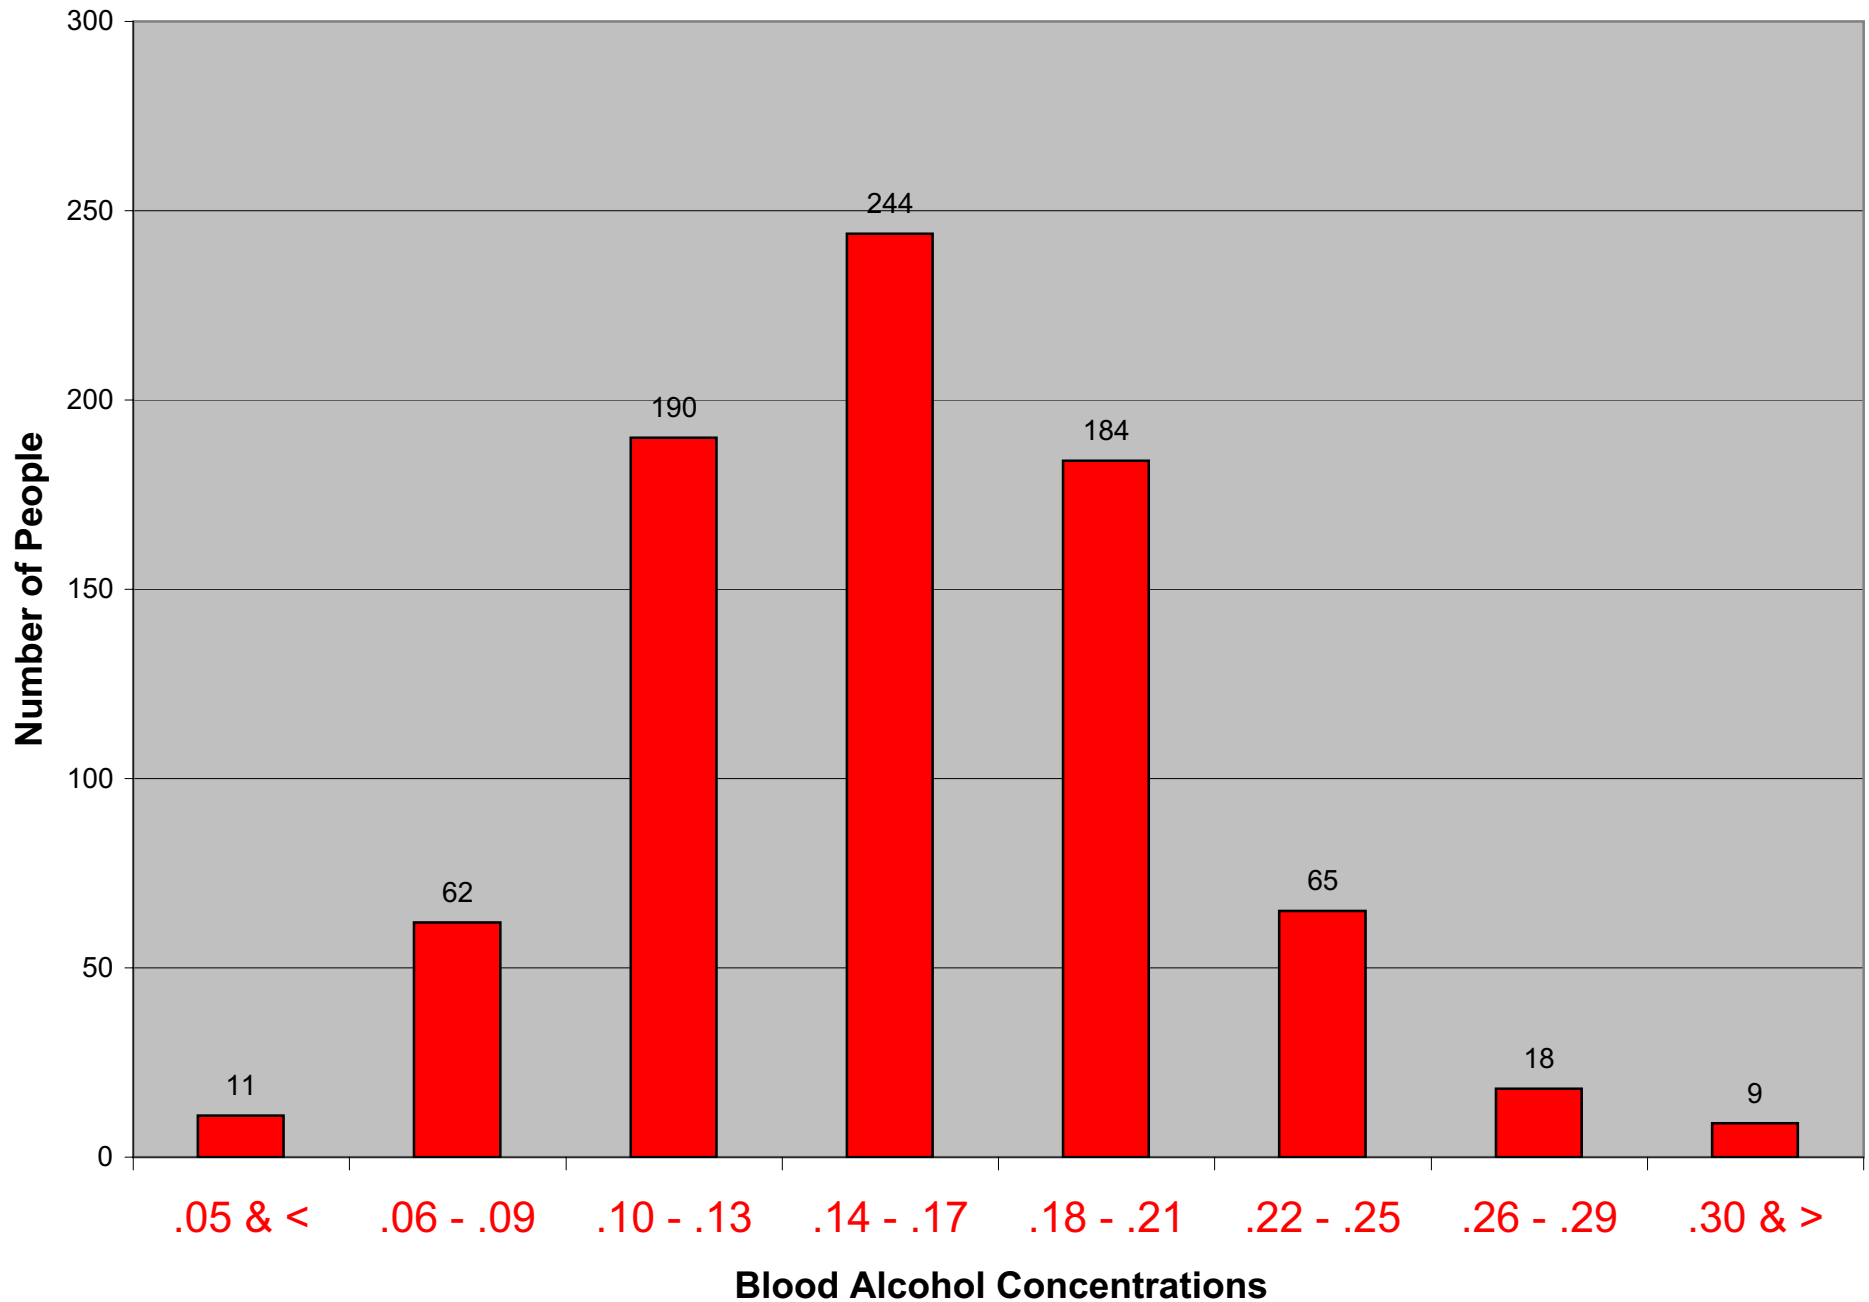

People Arrested for DWI by Blood Alcohol Concentrations

Period January, 2006 to December, 2006

People Arrested for DWI by Blood Alcohol Concentrations

Period January, 2005 to December, 2005

People Arrested for DWI by Blood Alcohol Concentrations

Period January, 2004 to December, 2004

People Arrested for DWI by Blood Alcohol Concentrations

Period January, 2003 to December, 2003

People Arrested for DWI by Blood Alcohol Concentrations

Period January, 2002 to December, 2002

People Arrested for DWI by Blood Alcohol Concentrations

Period January, 2001 to December, 2001