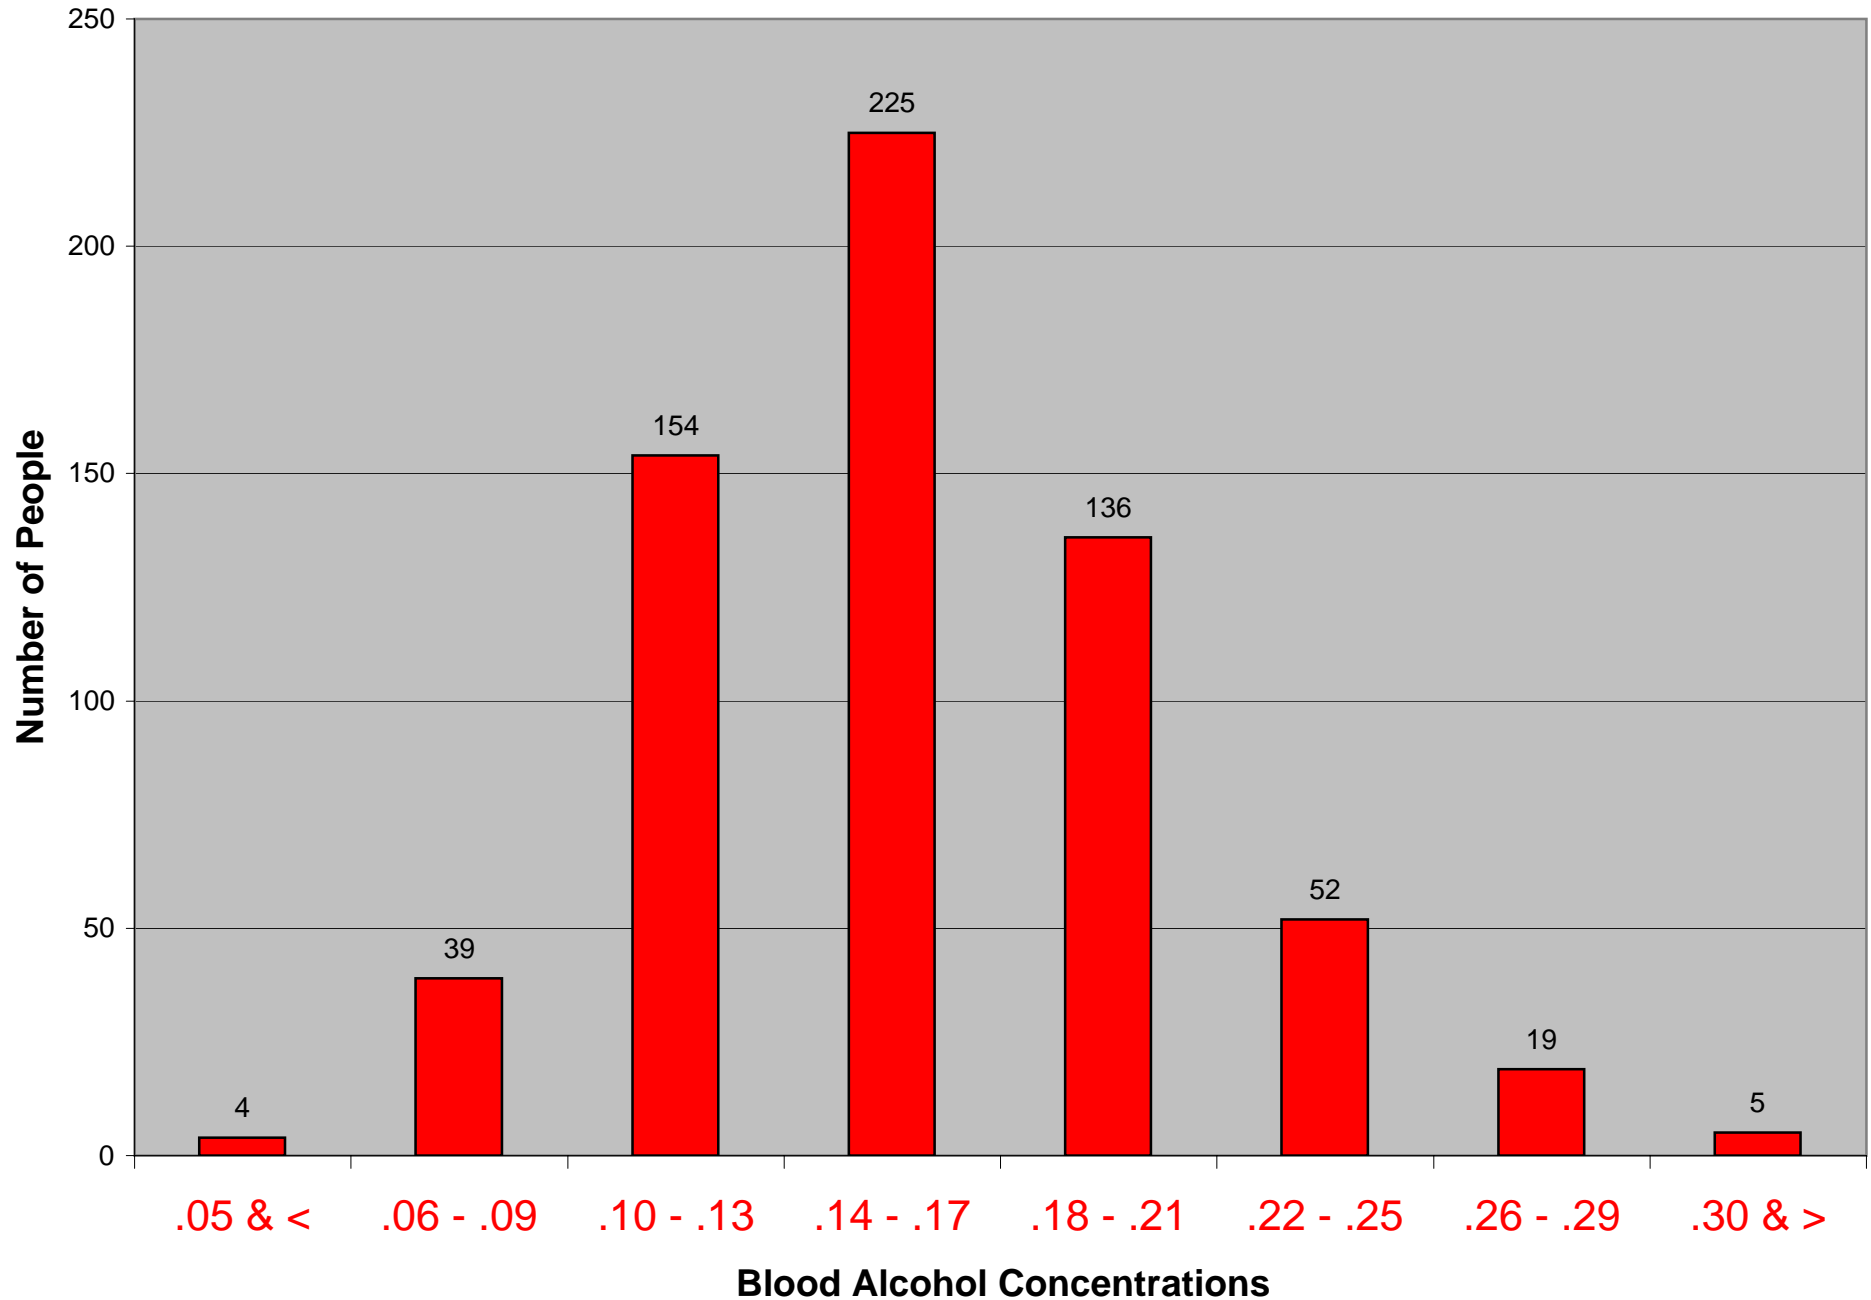

People Arrested for DWI by Blood Alcohol Concentrations

Period January, 2006 to December, 2006

People Arrested for DWI by Blood Alcohol Concentrations

Period January, 2005 to December, 2005

People Arrested for DWI by Blood Alcohol Concentrations

Period January, 2004 to December, 2004

People Arrested for DWI by Blood Alcohol Concentrations

Period January, 2003 to December, 2003

People Arrested for DWI by Blood Alcohol Concentrations

Period January, 2002 to December, 2002

People Arrested for DWI by Blood Alcohol Concentrations

Period January, 2001 to December, 2001