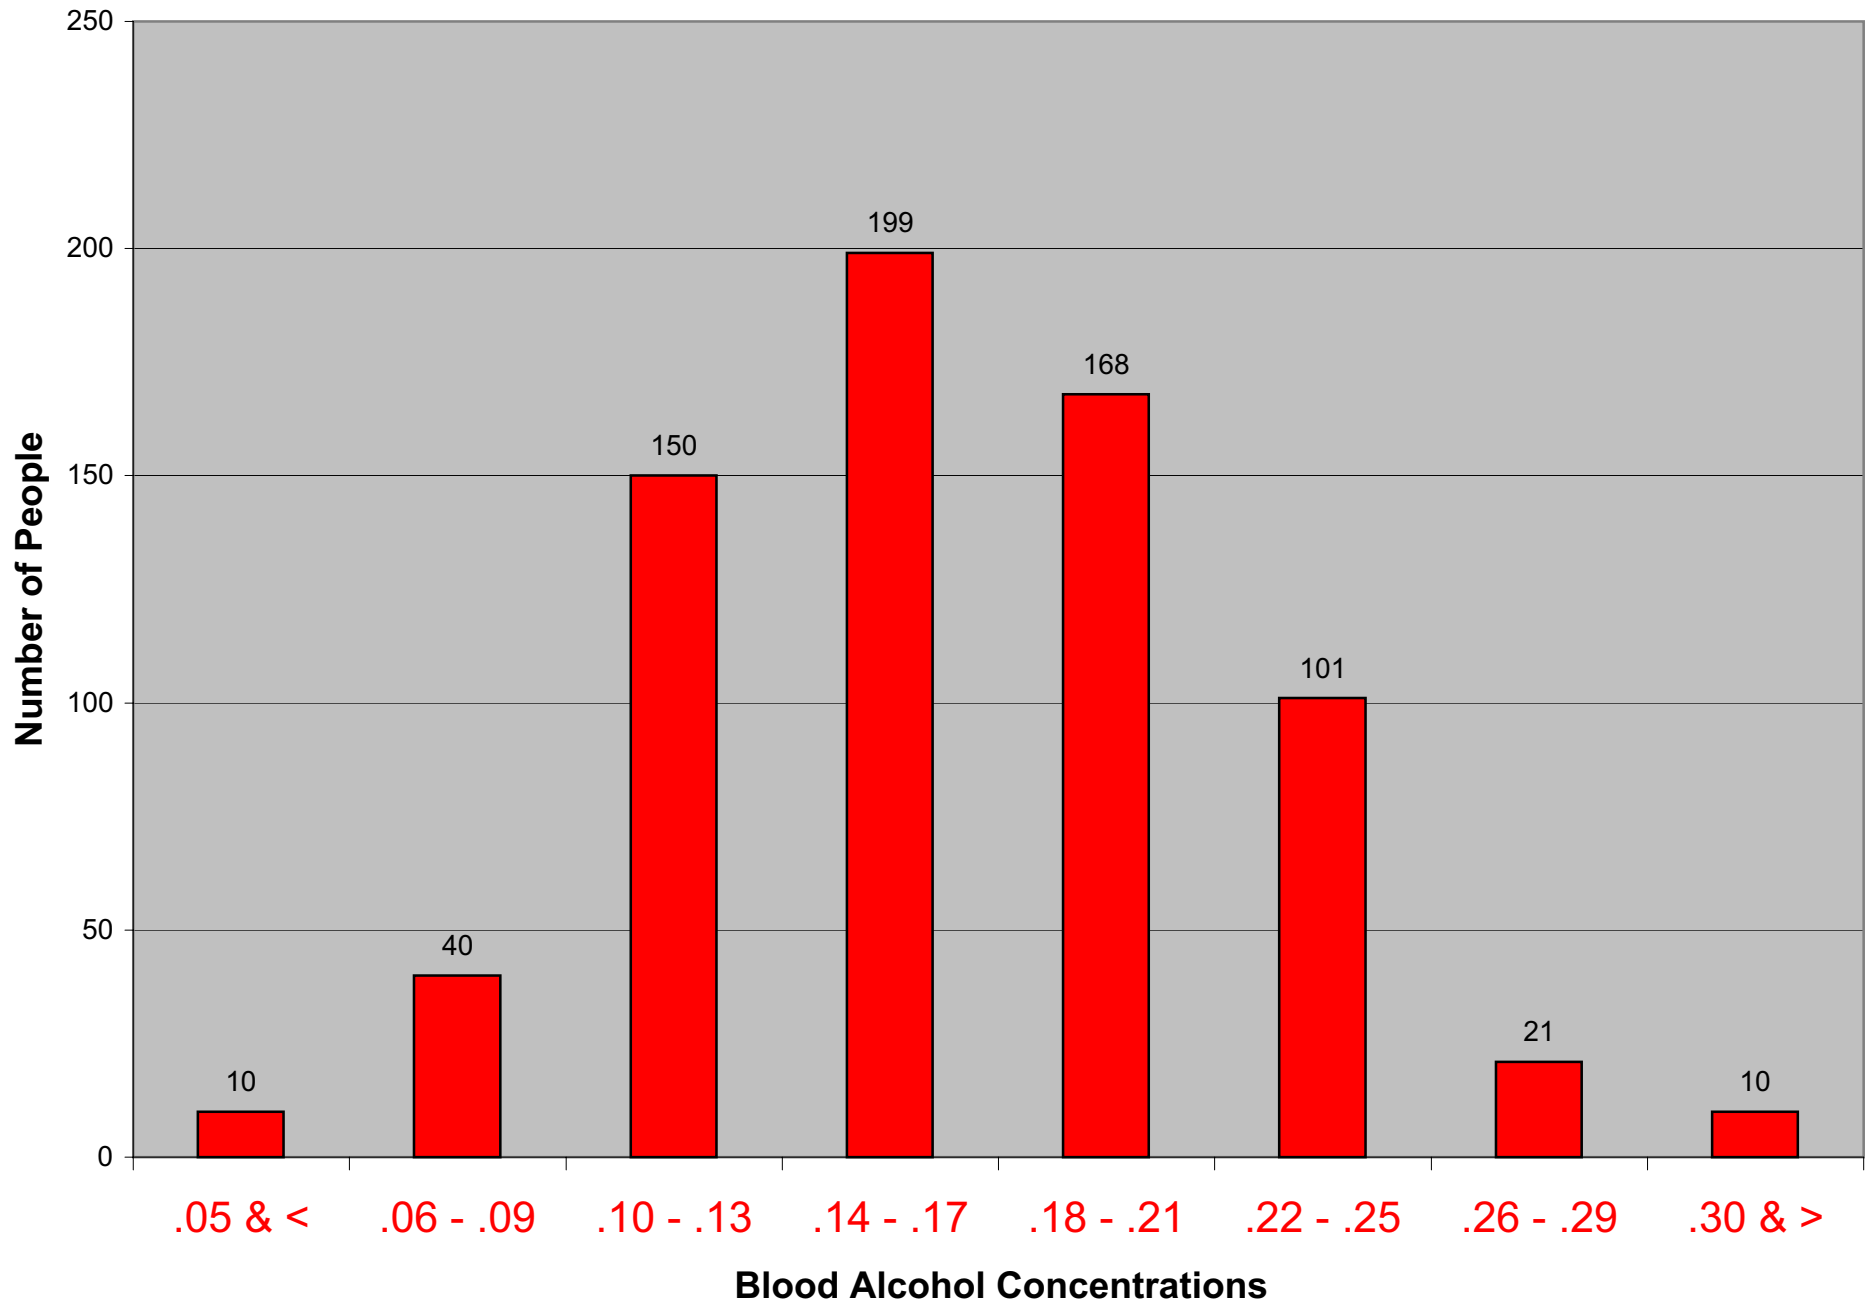

People Arrested for DWI by Blood Alcohol Concentrations

Period January, 2006 to December, 2006

People Arrested for DWI by Blood Alcohol Concentrations

Period January, 2005 to December, 2005

People Arrested for DWI by Blood Alcohol Concentrations

Period January, 2004 to December, 2004

People Arrested for DWI by Blood Alcohol Concentrations

Period January, 2003 to December, 2003

People Arrested for DWI by Blood Alcohol Concentrations

Period January, 2002 to December, 2002

People Arrested for DWI by Blood Alcohol Concentrations

Period January, 2001 to December, 2001