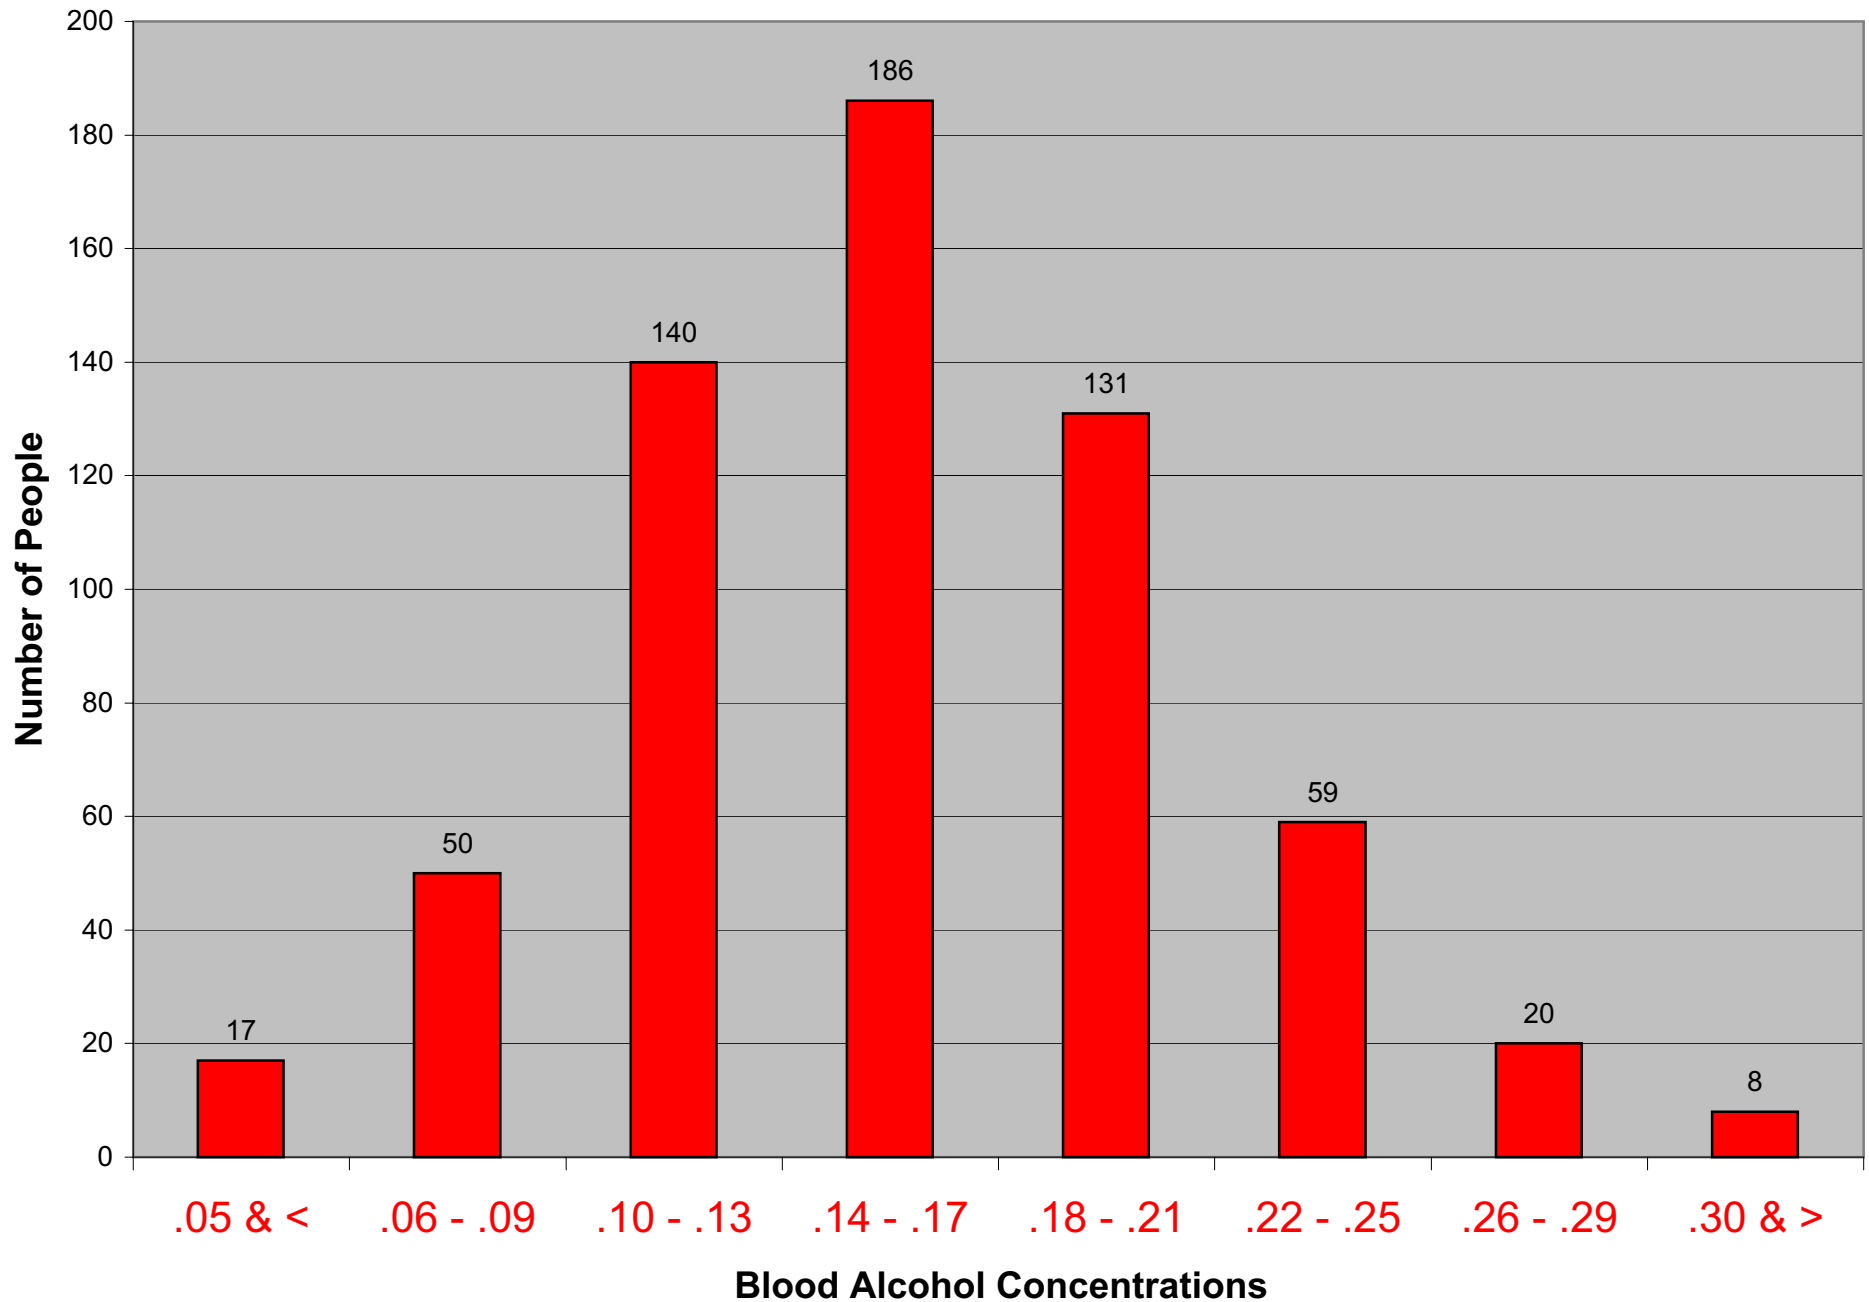

People Arrested for DWI by Blood Alcohol Concentrations

Period January, 2006 to December, 2006

People Arrested for DWI by Blood Alcohol Concentrations

Period January, 2005 to December, 2005

People Arrested for DWI by Blood Alcohol Concentrations

Period January, 2004 to December, 2004

People Arrested for DWI by Blood Alcohol Concentrations

Period January, 2003 to December, 2003

People Arrested for DWI by Blood Alcohol Concentrations

Period January, 2002 to December, 2002

People Arrested for DWI by Blood Alcohol Concentrations

Period January, 2001 to December, 2001