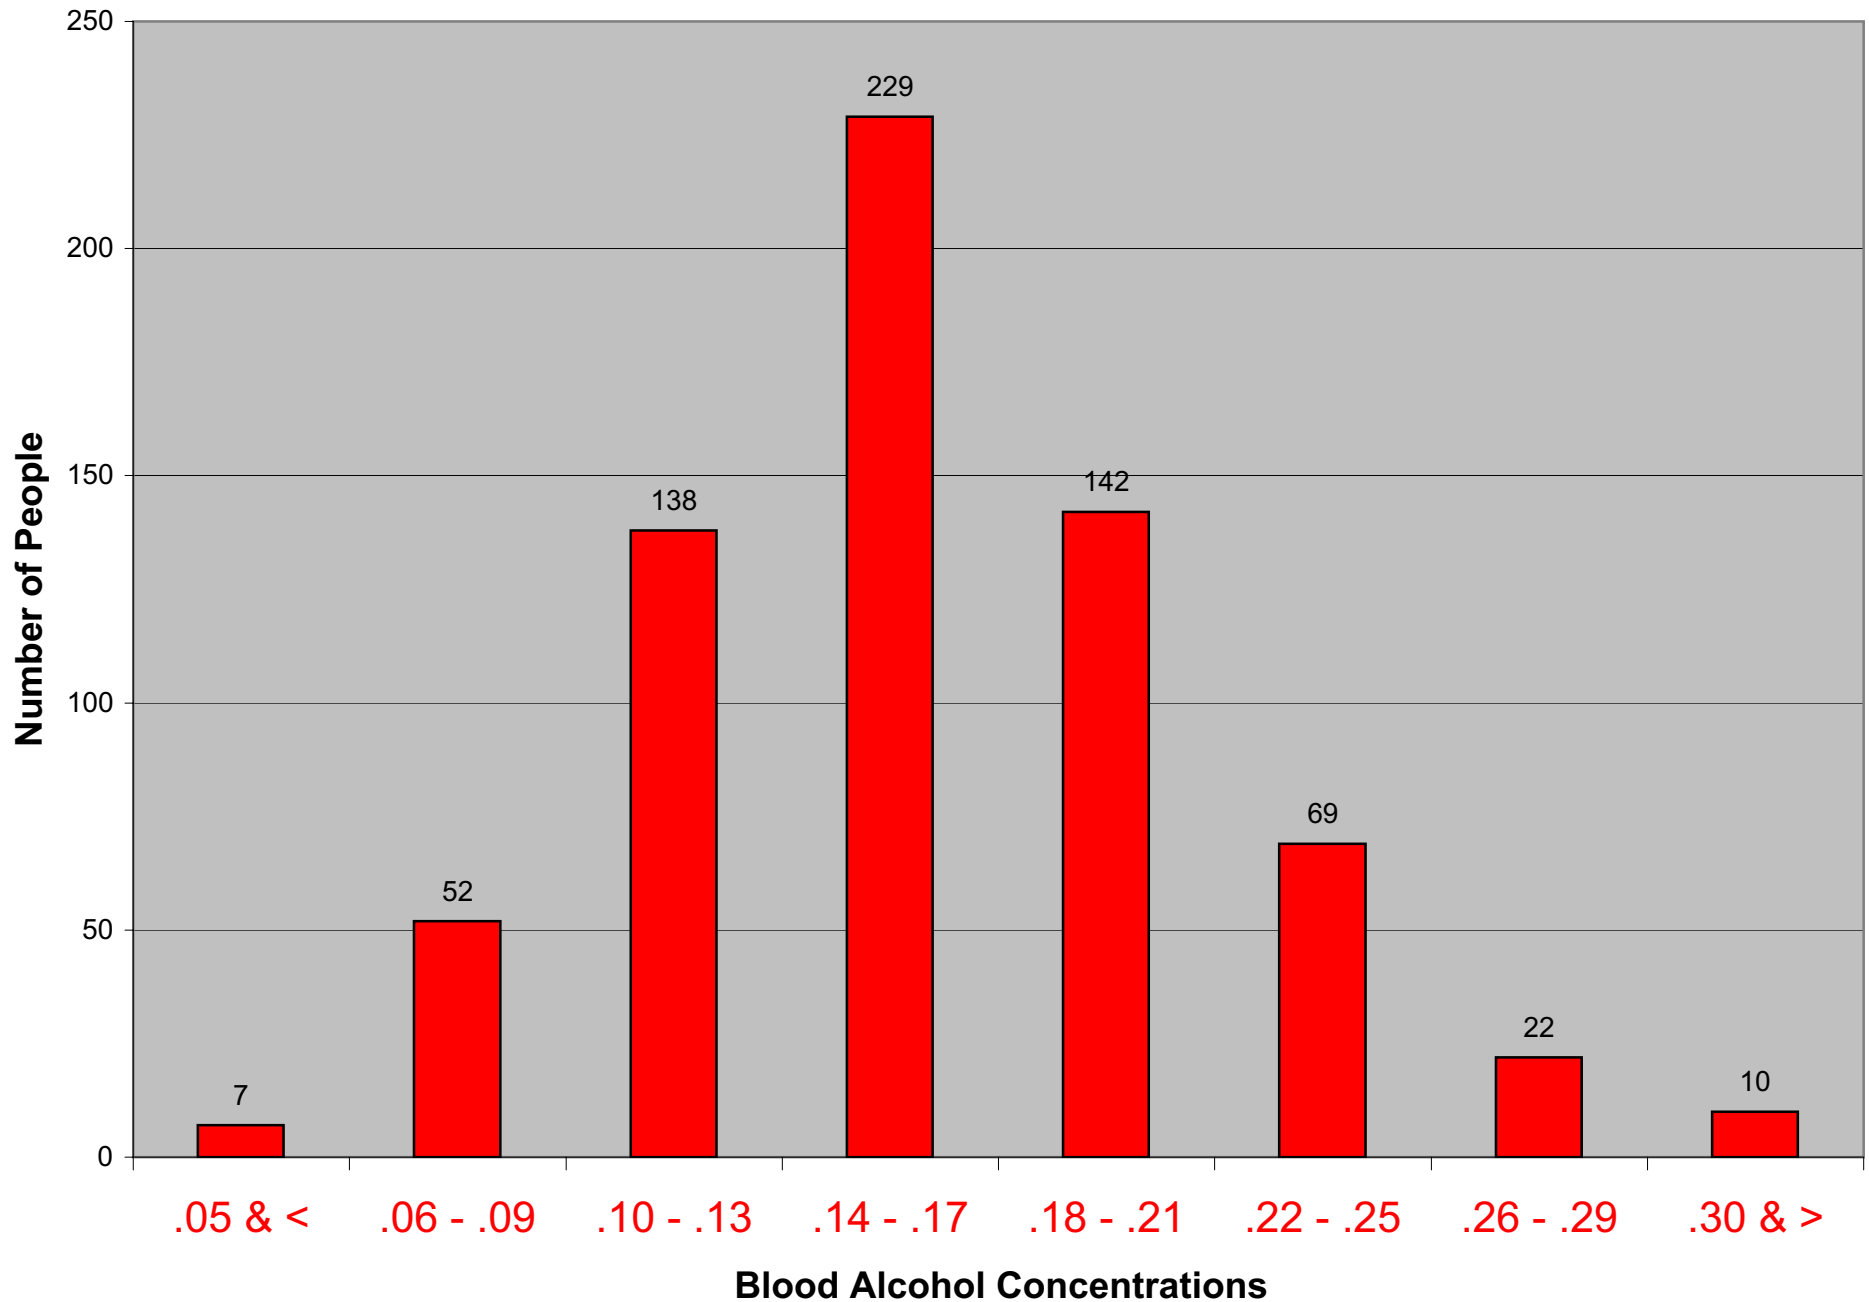

People Arrested for DWI by Blood Alcohol Concentrations

Period January, 2006 to December, 2006

People Arrested for DWI by Blood Alcohol Concentrations

Period January, 2005 to December, 2005

People Arrested for DWI by Blood Alcohol Concentrations

Period January, 2004 to December, 2004

People Arrested for DWI by Blood Alcohol Concentrations

Period January, 2003 to December, 2003

People Arrested for DWI by Blood Alcohol Concentrations

Period January, 2002 to December, 2002

People Arrested for DWI by Blood Alcohol Concentrations

Period January, 2001 to December, 2001