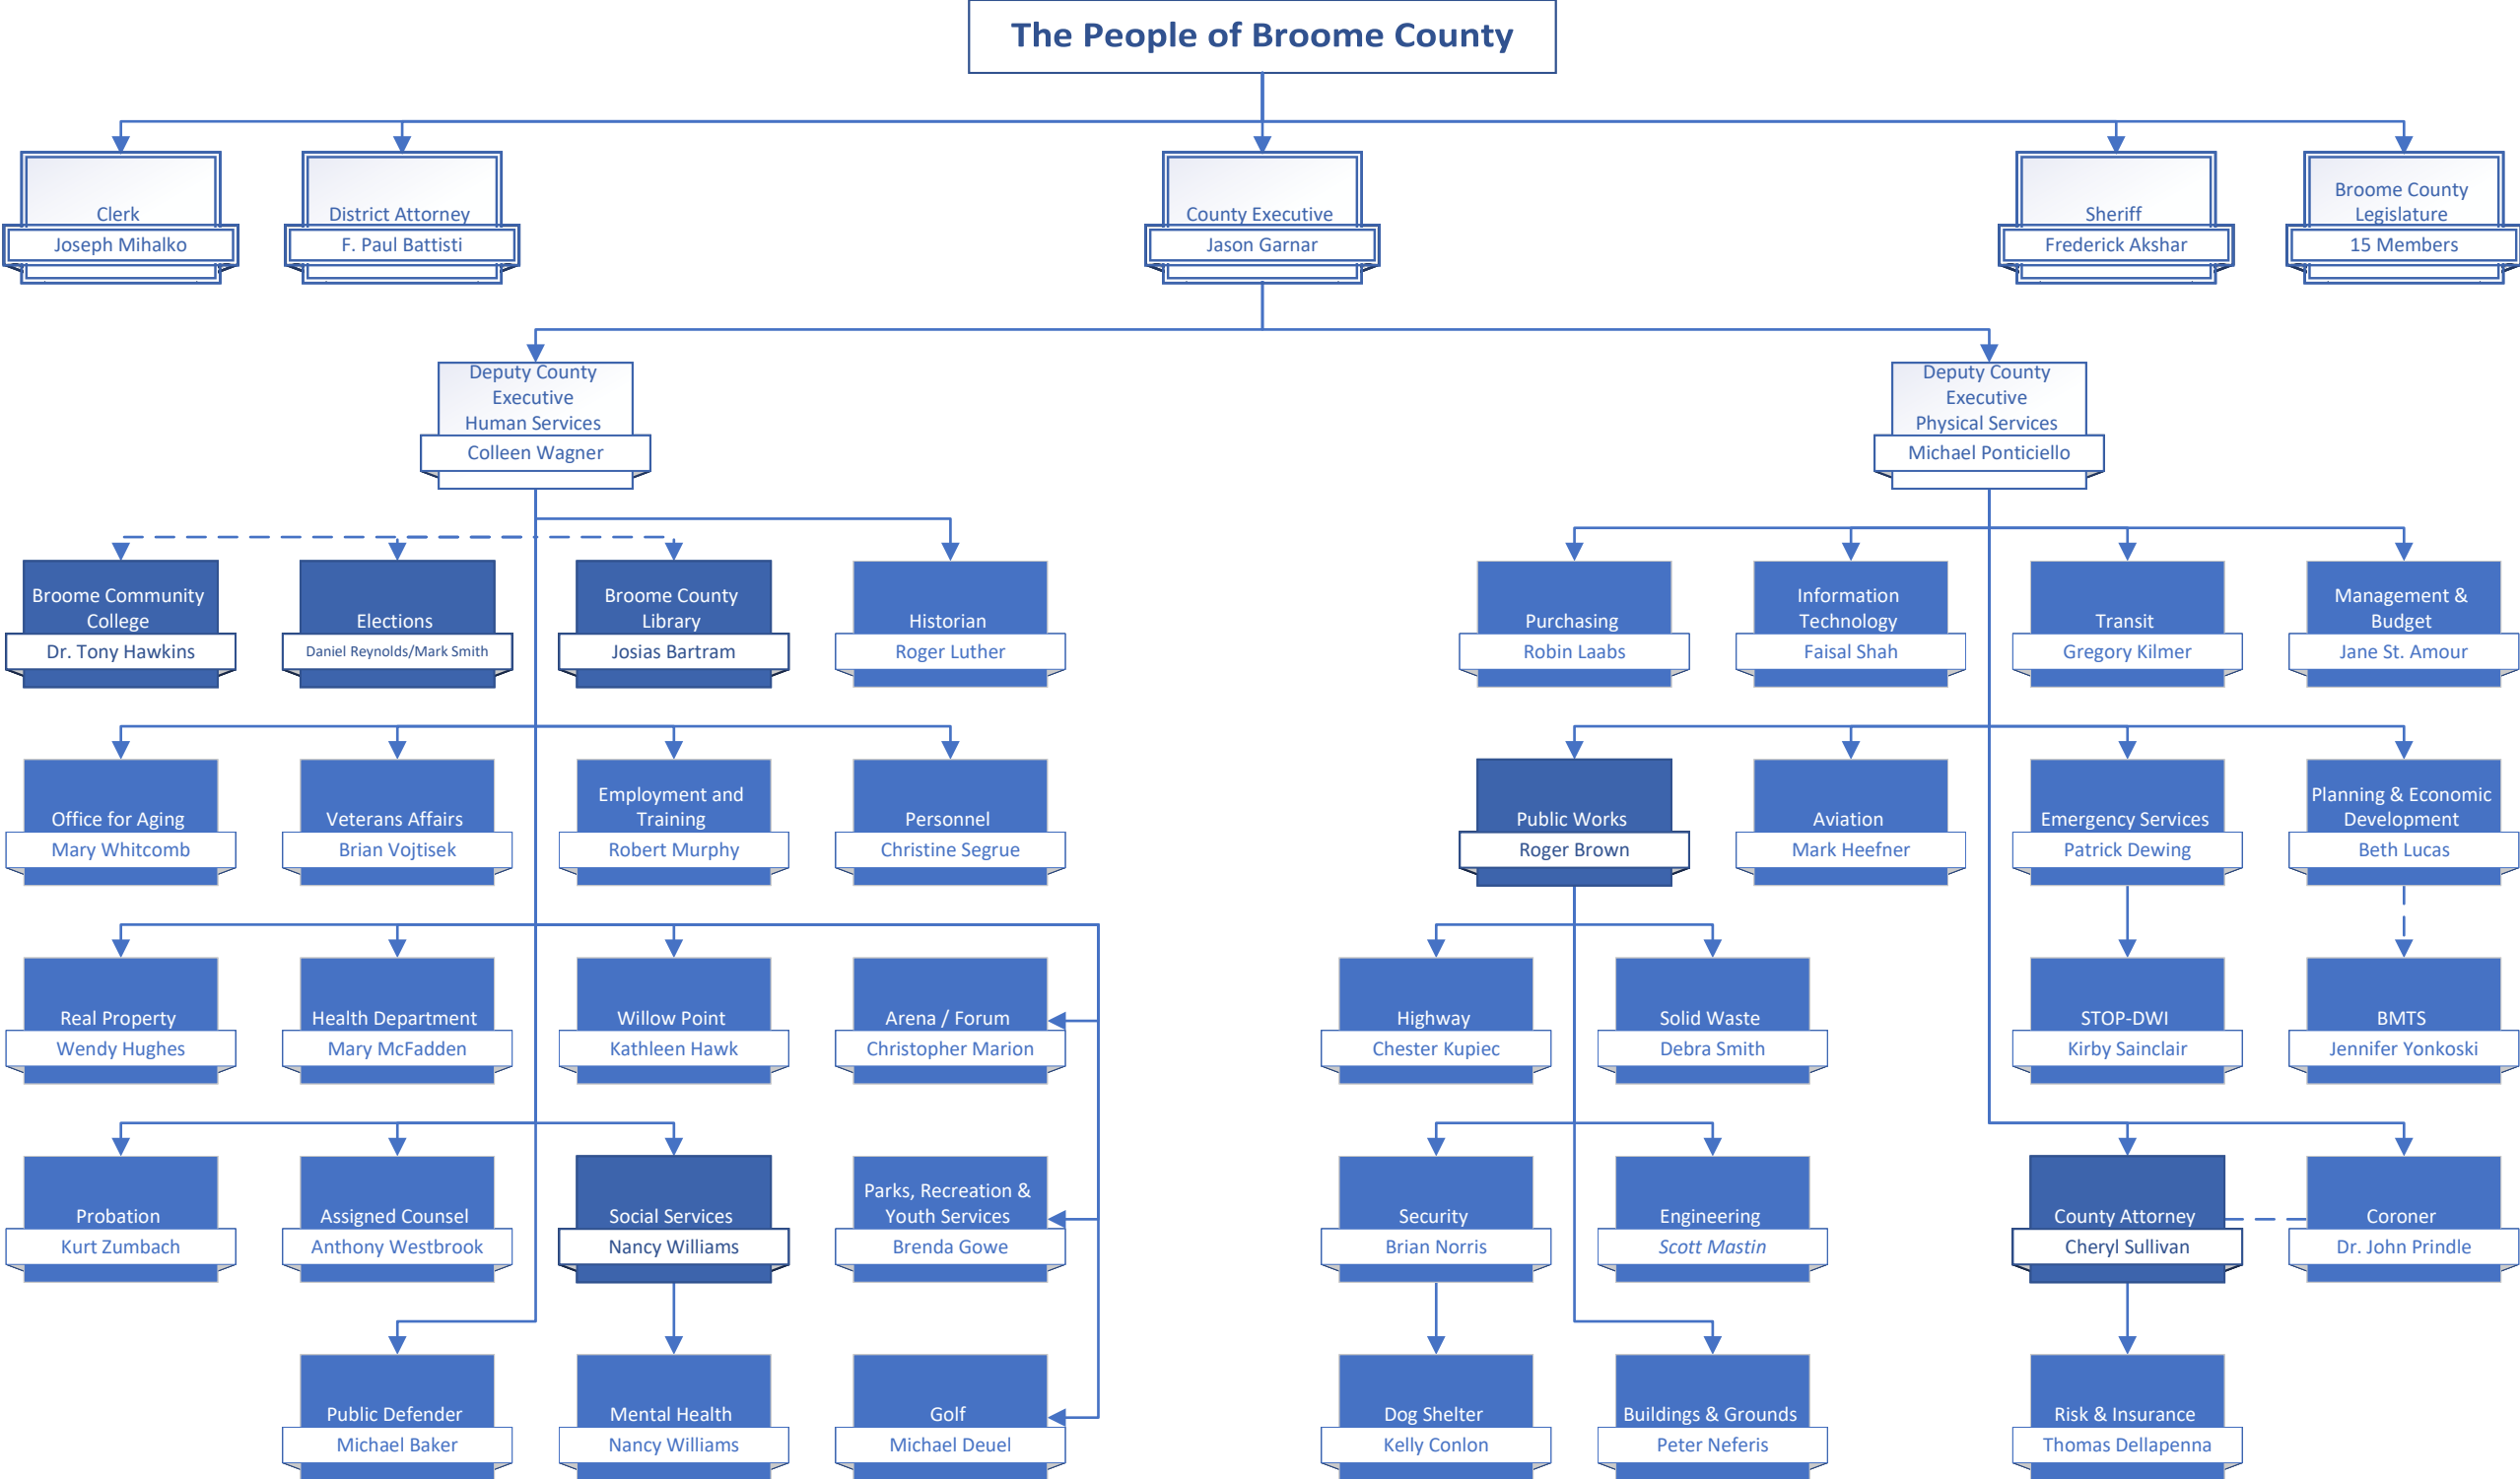

Broome County Government
Executive Organizational Chart

Broome County Government
60 Hawley Street
Binghamton, New York 13902
607-778-8000
www.gobroomecounty.com