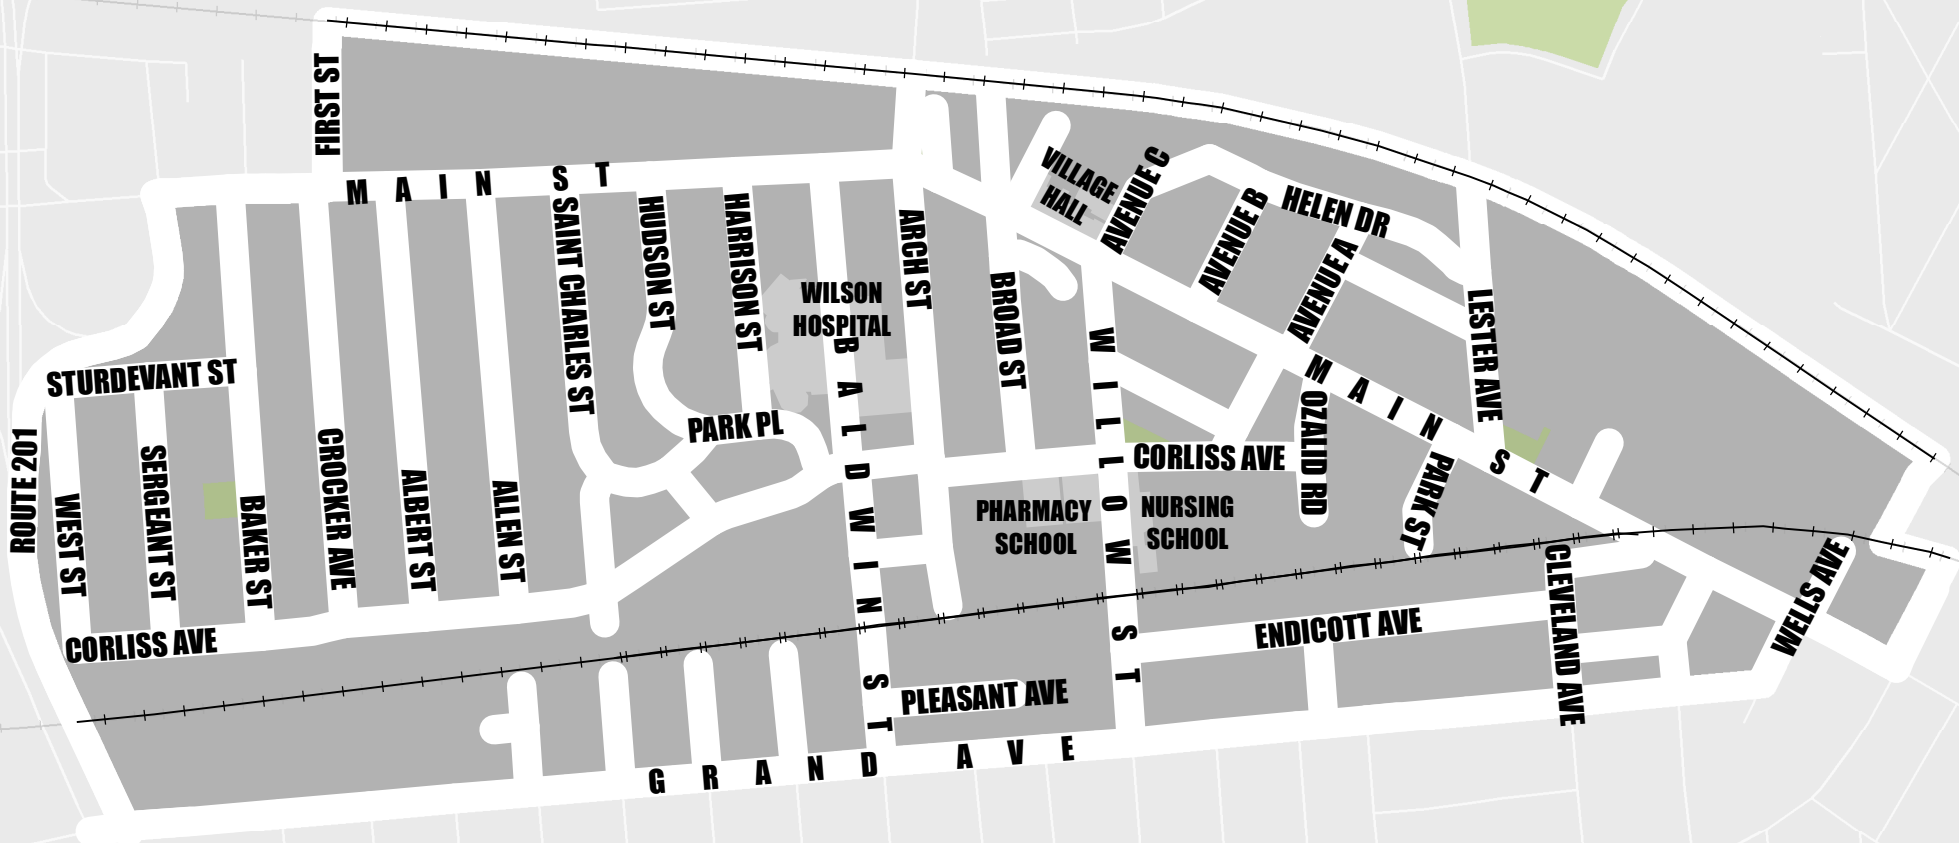

E CLARK ST

HAYES AVE

CLARK ST

HURON CAMPUS

N O R T H S T

ADAMS AVE

ARTHUR AVE

JACKSON AVE

KENTUCKY AVE

W A S H I

MCKINLEY AVE

MONROE ST

HARRISON AVE

CLEVELAND AVE

LINCOLN AVE

JEFFERSON AVE

MADISON AVE

W IDEAL AVE

E IDEAL AVE

GARFIELD AVE

GRANT AVE

BROAD ST

GEORGE F
JOHNSON
LIBRARY

PARK ST

E A S T M A I N S T

Endicott iDistrict

Johnson City iDistrict