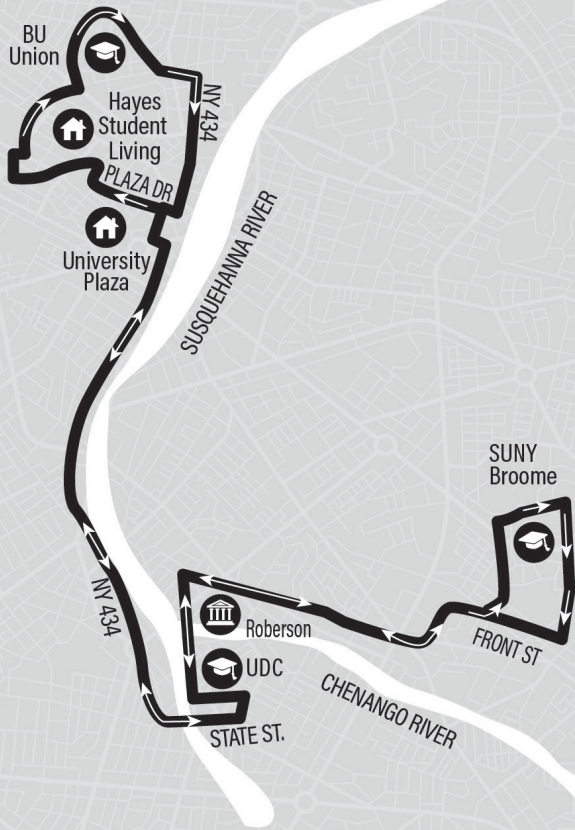

9

***BU:** The 9 local, serving UP and UDC, departs from the Rafuse bus stop.

Contact Info:

BC Junction (607)778-1692
BC Transit Administration (607)763-4464

Walk-in Hours:

8 AM - 4 PM for both the BC Junction and Administration

Holiday Schedule:

BC Transit is closed, and buses do not run on New Year's, Memorial, Independence, Labor, Thanksgiving, and Christmas days.

EFFECTIVE
2/1/2024

9

BU SUNY BROOME ADVANTAGE

Broome County
Department of Public Transportation
413 Old Mill Road, Vestal, NY 13850

Schedule Information 607-778-1692
www.ridebctransit.com

DoubleMAP
Track your bus with the app

9 MONDAY-FRIDAY OUTBOUND

BU Rafuse	University Plaza	UDC	SUNY Broome
A	B	C	D
7:25	7:30	7:40	7:50
8:25	8:30	8:40	8:50
9:25	9:30	9:40	9:50
10:25	10:30	10:40	10:50
11:25	11:30	11:40	11:50
12:25	12:30	12:40	12:50
1:25	1:30	1:40	1:50
2:25	2:30	2:40	2:50
3:25	3:30	3:40	3:50
4:25	4:30	4:40	4:50
5:25	5:30	5:40	5:50

Route 9 will only run when SUNY Broome is in session during the Fall/Spring semesters.